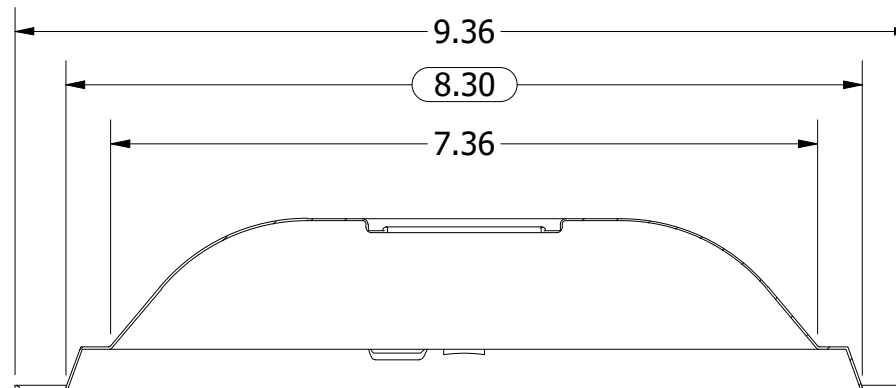

P3040212

Black Porcelain Bowl
Replaces Whirlpool #'s
WPW10290350,
W10290350, 04100393,
04100528, 059012B,
14221564, 305839B,
308938B, 3169205,
3169205A, 3169205BULK,
3169205P, 7725P023-60,
93159205B, 93169205,
93169205b, D8576204, ,
W10290350BU, Y04100393,
Y04100528, Y059012B.

ALL DIMENSIONS ARE IN INCHES
8.30 = CRITICAL DIMENSION