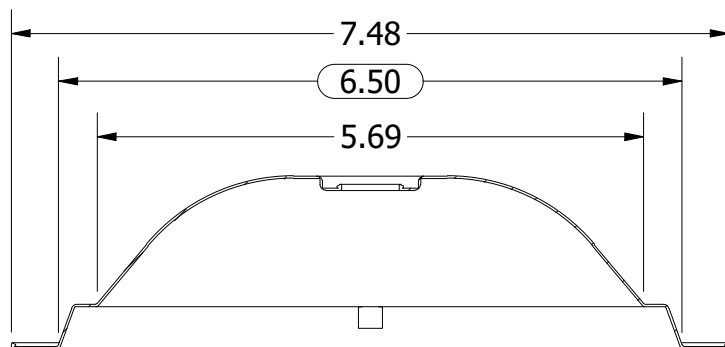

# P3026204

Chrome Bowl

Replaces:

Universal EXCEPT GE, 316048414,  
316048414, 5303280336,  
08002897, 08005369, 316221101,  
316221301, 318067017, 495232,  
5303285961, 5303305658,  
5304432494, 5308005369,  
5308011440, 542T009P01,  
542T009P02, 542T012P01,  
542T014P01, 542T016P01,  
542T020P01, 542T021P02,  
542T021W02, 8002897, 8003242,  
8005369, 8012559, A1505242,  
A316221101, AE062005,  
AH437596, AP00062005,  
AP062005, AP62005, DP6BN,  
E062002, EA437596, G54888,  
G55555, G55718, K001307595,  
K001315476, K005039501,  
K1300723, K1301999, K1307595,  
K1315476, K1317045, K5039501,  
P062002, P062005, PS437596,  
Q000211875, Q000212095,  
Q000215481, Q215481,  
WQ215481.

ALL DIMENSIONS ARE IN INCHES  
6.50 = CRITICAL DIMENSION