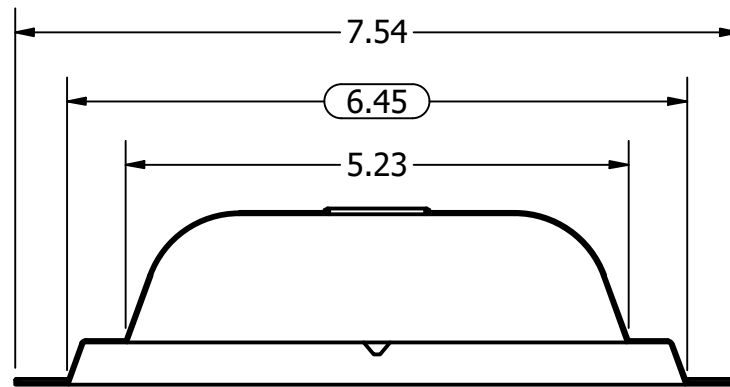

# P3026203

Chrome Bowl  
Replaces GE #'s  
WB31K5024, WB31K5024E,  
WB62K5084

ALL DIMENSIONS ARE IN INCHES  
6.45 = CRITICAL DIMENSION