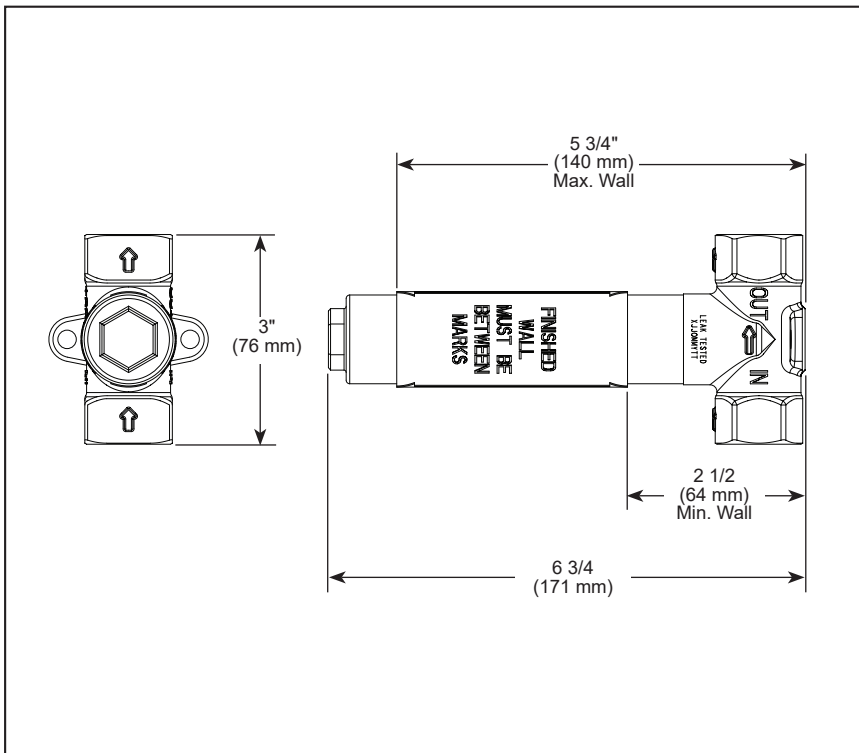

R35600

BRIZO®

SENSORI® CUSTOM SHOWER ROUGH

- Volume Control Rough
- 3/4" Rough-In

STANDARD SPECIFICATIONS

- Forged brass body
- Includes ceramic cartridge assembly
- 90° rotation
- Integrated brass stem
- Solid brass extension sleeve
- Provides precise handle alignment
- Integrated friction bearing provides smooth handle operation
- All parts are replaceable from the front
- Recommended working pressure of 45-80 psi
- Volume control flows up to 16.2 gpm @ 60 psi
- Maximum 9.6 gpm @ 60 psi per volume control when paired with Sensori Thermostatic trim
- Volume controls are required for every outlet and every set of body sprays (up to max flow)
- Volume control only. Must be used with separate temperature control device.
- Rough can accommodate up to 3 1/4" wall thickness. NOTE: some applications may require stem extender RP100304.