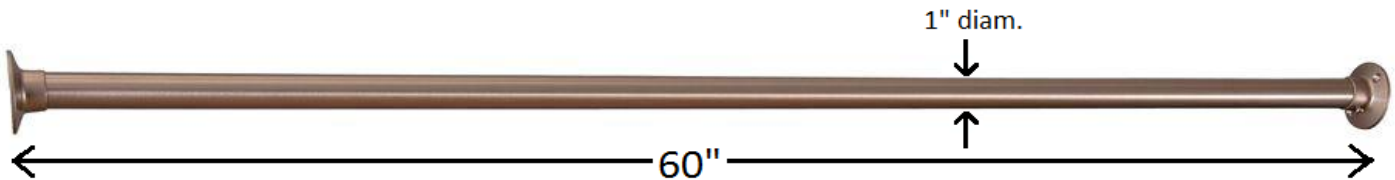

# Straight Shower Rod

## Specifications

<b>Material Content</b>	Stainless steel rod, Zinc brackets
<b>Installation Hardware</b>	Yes
<b>Diameter</b>	1"
<b>Size</b>	fixed 60"

## Dimensions