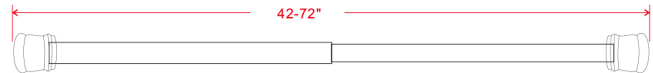

ble Shower Rod 43"-72"  
Brushed Nickel

## SPECIFICATIONS

MATERIAL CONSTRUCTION:	Steel
PVD FINISH:	No
ASSEMBLY REQUIRED:	No
TOOLS NEEDED FOR INSTALLATION:	Phillips Screwdriver
ASSEMBLED DIMENSIONS:	1" H x 72" L x 1" D
ASSEMBLED WEIGHT:	1.4 lbs.
MIN. LENGTH:	43"
MAX LENGTH:	72"
SCREWS INCLUDED:	No
DRYWALL ANCHORS INCLUDED:	No
CENTER TO CENTER:	N/A