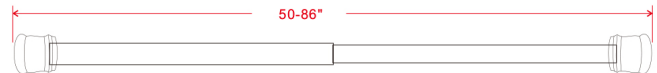

ble Shower Rod 51"-86"  
White

### SPECIFICATIONS

|                                |                      |
|--------------------------------|----------------------|
| MATERIAL CONSTRUCTION:         | Steel                |
| PVD FINISH:                    | No                   |
| ASSEMBLY REQUIRED:             | No                   |
| TOOLS NEEDED FOR INSTALLATION: | Phillips Screwdriver |
| ASSEMBLED DIMENSIONS:          | 1" H x 84" L x 1" D  |
| ASSEMBLED WEIGHT:              | 1.72 lbs.            |
| MIN. LENGTH:                   | 50"                  |
| MAX LENGTH:                    | 84"                  |
| SCREWS INCLUDED:               | No                   |
| DRYWALL ANCHORS INCLUDED:      | No                   |
| CENTER TO CENTER:              | N/A                  |