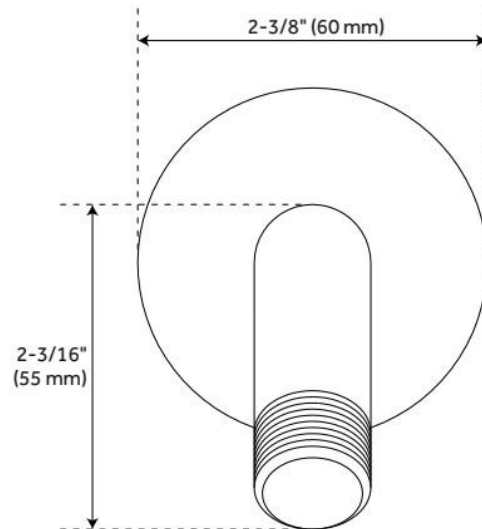

6" STANDARD SHOWER ARM

SKU: 948961
Code: SHSK82

FEATURES

Material: Brass
Connection Type: 1/2" NPT

ASME A112.18.1/CSA B125.1, Massachusetts Accepted, LISTED ID: SHSK82**

ADDITIONAL FEATURES

- Escutcheon included.
- Easy installation.

REVISED 6/5/2024

6" STANDARD SHOWER ARM

SKU: 948961
Code: SHSK82

REVISED 6/5/2024