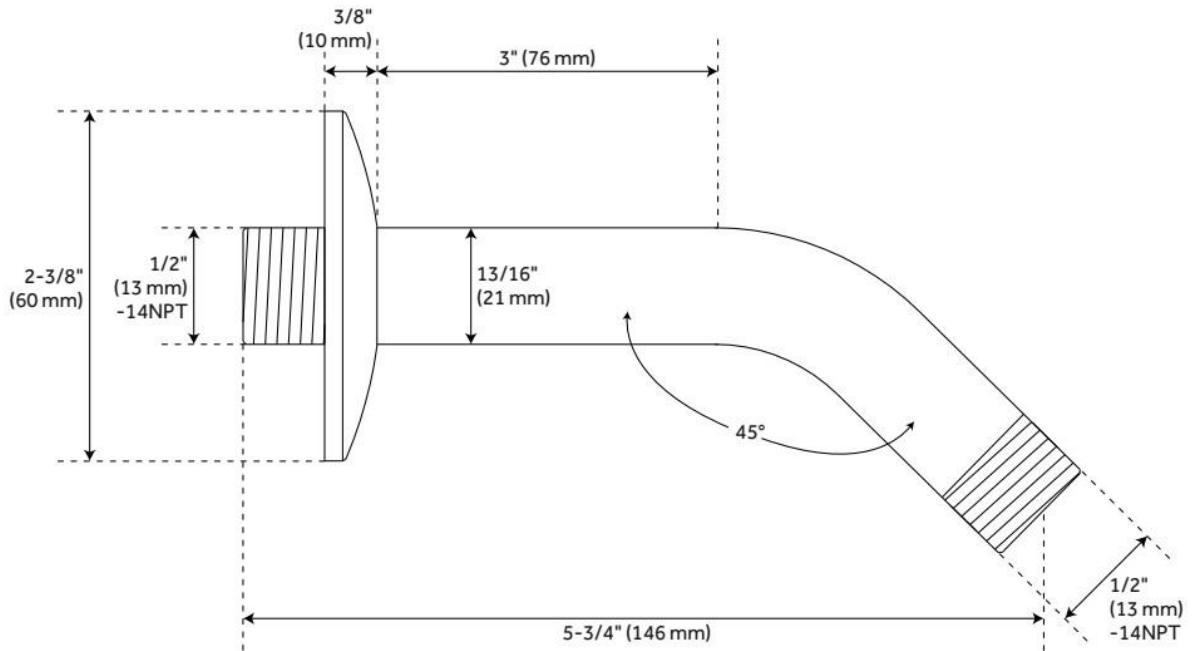

6" STANDARD SHOWER ARM

SKU: 948961
Code: SHSK82

FEATURES

Material: Brass
Connection Type: 1/2" NPT

ASME A112.18.1/CSA B125.1, Massachusetts Accepted, LISTED ID: SHSK82**

ADDITIONAL FEATURES

- Escutcheon included.
- Easy installation.

REVISED 6/5/2024

6" STANDARD SHOWER ARM

SKU: 948961
Code: SHSK82

REVISED 6/5/2024