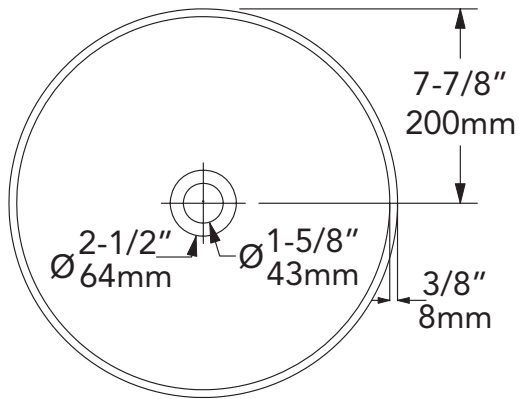

Mirabelle®

HIBISCUS COLLECTION  
SQUARE VESSEL

Dimensions: 15-1/8" x 15-1/8" (interior)  
Dimensions: 15-3/4" x 15-3/4" (exterior)

Product Codes:  
MIRV200WH (white)

- Fireclay construction less overflow
- Above counter installation
- No faucet holes; requires wall mount or counter-mount vessel faucet.
- Thin 3/8" wall
- Installation, operating, care and maintenance instructions included
- 1 year limited warranty
- Meets ASME Standard: A112.19.2M
- cUPC/IAPMO listed
- 3-3/4" internal basin depth
- Drain not included

See dimensional drawing on back

© 2017 Ferguson Enterprises, Inc. All Rights Reserved 0517 453539

Mirabelle®

HIBISCUS COLLECTION  
SQUARE VESSEL

Product Codes:  
MIRV200WH (white)

Note: All dimensions and specifications are nominal and may vary:  
Dimensions of 8" and greater have a tolerances of +3%.  
Dimensions less than 8" have a tolerances of +5%.

Mirabelle®

HIBISCUS COLLECTION  
ROUND VESSEL

---

Dimensions: 15-1/8" (interior)

Dimensions: 15-3/4" (exterior)

Product Codes:

MIRV100WH (white)

- Fireclay construction less overflow
- Above counter installation
- No faucet holes; requires wall mount or counter-mount vessel faucet.
- Thin 3/8" wall
- Installation, operating, care and maintenance instructions included
- 1 year limited warranty
- Meets ASME Standard: A112.19.2M
- cUPC/IAPMO listed
- 3-7/8" internal basin depth
- Drain not included

## HIBISCUS COLLECTION ROUND VESSEL

Product Codes:  
MIRV100WH (white)

Note: All dimensions and specifications are nominal and may vary:  
Dimensions of 8" and greater have a tolerances of +3%.  
Dimensions less than 8" have a tolerances of +5%.