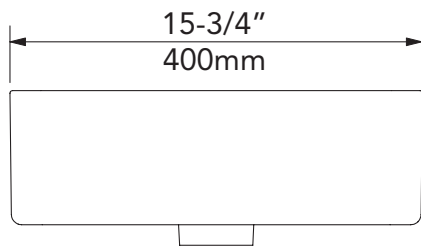

Mirabelle®

HIBISCUS COLLECTION  
RECTANGLE VESSEL

Dimensions: 19" x 13-1/8" (interior)  
Dimensions: 19-5/8" x 13-3/4" (exterior)

Product Codes:  
MIRV300WH (white)

- Fireclay construction less overflow
- Above counter installation
- No faucet holes; requires wall mount or counter-mount vessel faucet.
- Thin 3/8" wall
- Installation, operating, care and maintenance instructions included
- 1 year limited warranty
- Meets ASME Standard: A112.19.2M
- cUPC/IAPMO listed
- 3-3/4" internal basin depth
- Drain not included

Mirabelle®

HIBISCUS COLLECTION  
SQUARE VESSEL

Dimensions: 15-1/8" x 15-1/8" (interior)  
Dimensions: 15-3/4" x 15-3/4" (exterior)

Product Codes:  
MIRV200WH (white)

- Fireclay construction less overflow
- Above counter installation
- No faucet holes; requires wall mount or counter-mount vessel faucet.
- Thin 3/8" wall
- Installation, operating, care and maintenance instructions included
- 1 year limited warranty
- Meets ASME Standard: A112.19.2M
- cUPC/IAPMO listed
- 3-3/4" internal basin depth
- Drain not included

See dimensional drawing on back

© 2017 Ferguson Enterprises, Inc. All Rights Reserved 0517 453539

Mirabelle®

HIBISCUS COLLECTION  
SQUARE VESSEL

Product Codes:  
MIRV200WH (white)

Note: All dimensions and specifications are nominal and may vary:  
Dimensions of 8" and greater have a tolerances of +3%.  
Dimensions less than 8" have a tolerances of +5%.

Mirabelle®

HIBISCUS COLLECTION  
ROUND VESSEL

---

Dimensions: 15-1/8" (interior)

Dimensions: 15-3/4" (exterior)

Product Codes:

MIRV100WH (white)

- Fireclay construction less overflow
- Above counter installation
- No faucet holes; requires wall mount or counter-mount vessel faucet.
- Thin 3/8" wall
- Installation, operating, care and maintenance instructions included
- 1 year limited warranty
- Meets ASME Standard: A112.19.2M
- cUPC/IAPMO listed
- 3-7/8" internal basin depth
- Drain not included