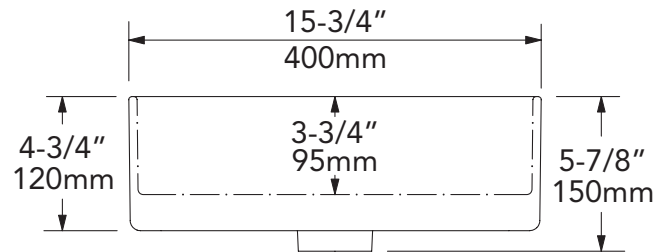

Mirabelle®

HIBISCUS COLLECTION  
RECTANGLE VESSEL

Dimensions: 19" x 13-1/8" (interior)  
Dimensions: 19-5/8" x 13-3/4" (exterior)

Product Codes:  
MIRV300WH (white)

- Fireclay construction less overflow
- Above counter installation
- No faucet holes; requires wall mount or counter-mount vessel faucet.
- Thin 3/8" wall
- Installation, operating, care and maintenance instructions included
- 1 year limited warranty
- Meets ASME Standard: A112.19.2M
- cUPC/IAPMO listed
- 3-3/4" internal basin depth
- Drain not included

Mirabelle®

HIBISCUS COLLECTION  
SQUARE VESSEL

Dimensions: 15-1/8" x 15-1/8" (interior)  
Dimensions: 15-3/4" x 15-3/4" (exterior)

Product Codes:  
MIRV200WH (white)

- Fireclay construction less overflow
- Above counter installation
- No faucet holes; requires wall mount or counter-mount vessel faucet.
- Thin 3/8" wall
- Installation, operating, care and maintenance instructions included
- 1 year limited warranty
- Meets ASME Standard: A112.19.2M
- cUPC/IAPMO listed
- 3-3/4" internal basin depth
- Drain not included

See dimensional drawing on back

© 2017 Ferguson Enterprises, Inc. All Rights Reserved 0517 453539

Mirabelle®

HIBISCUS COLLECTION  
SQUARE VESSEL

Product Codes:  
MIRV200WH (white)

Note: All dimensions and specifications are nominal and may vary:  
Dimensions of 8" and greater have a tolerances of +3%.  
Dimensions less than 8" have a tolerances of +5%.

Mirabelle®

HIBISCUS COLLECTION  
ROUND VESSEL

---

Dimensions: 15-1/8" (interior)

Dimensions: 15-3/4" (exterior)

Product Codes:

MIRV100WH (white)

- Fireclay construction less overflow
- Above counter installation
- No faucet holes; requires wall mount or counter-mount vessel faucet.
- Thin 3/8" wall
- Installation, operating, care and maintenance instructions included
- 1 year limited warranty
- Meets ASME Standard: A112.19.2M
- cUPC/IAPMO listed
- 3-7/8" internal basin depth
- Drain not included