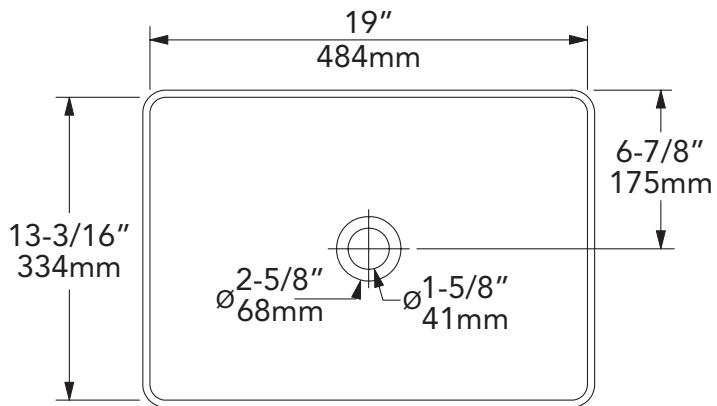

Mirabelle®

HIBISCUS COLLECTION  
RECTANGLE VESSEL

Dimensions: 19" x 13-1/8" (interior)  
Dimensions: 19-5/8" x 13-3/4" (exterior)

Product Codes:  
MIRV300WH (white)

- Fireclay construction less overflow
- Above counter installation
- No faucet holes; requires wall mount or counter-mount vessel faucet.
- Thin 3/8" wall
- Installation, operating, care and maintenance instructions included
- 1 year limited warranty
- Meets ASME Standard: A112.19.2M
- cUPC/IAPMO listed
- 3-3/4" internal basin depth
- Drain not included

See dimensional drawing on back

© 2017 Ferguson Enterprises, Inc. All Rights Reserved 0517 453539

Mirabelle®

HIBISCUS COLLECTION  
RECTANGLE VESSEL

Product Codes:  
MIRV300WH (white)

Note: All dimensions and specifications are nominal and may vary:  
Dimensions of 8" and greater have a tolerances of +3%.  
Dimensions less than 8" have a tolerances of +5%.

Mirabelle®

HIBISCUS COLLECTION  
SQUARE VESSEL

Dimensions: 15-1/8" x 15-1/8" (interior)  
Dimensions: 15-3/4" x 15-3/4" (exterior)

Product Codes:  
MIRV200WH (white)

- Fireclay construction less overflow
- Above counter installation
- No faucet holes; requires wall mount or counter-mount vessel faucet.
- Thin 3/8" wall
- Installation, operating, care and maintenance instructions included
- 1 year limited warranty
- Meets ASME Standard: A112.19.2M
- cUPC/IAPMO listed
- 3-3/4" internal basin depth
- Drain not included

Mirabelle®

HIBISCUS COLLECTION  
ROUND VESSEL

---

Dimensions: 15-1/8" (interior)

Dimensions: 15-3/4" (exterior)

Product Codes:

MIRV100WH (white)

- Fireclay construction less overflow
- Above counter installation
- No faucet holes; requires wall mount or counter-mount vessel faucet.
- Thin 3/8" wall
- Installation, operating, care and maintenance instructions included
- 1 year limited warranty
- Meets ASME Standard: A112.19.2M
- cUPC/IAPMO listed
- 3-7/8" internal basin depth
- Drain not included