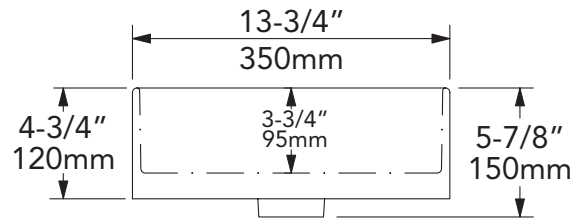

Mirabelle®

HIBISCUS COLLECTION  
RECTANGLE VESSEL

Dimensions: 19" x 13-1/8" (interior)  
Dimensions: 19-5/8" x 13-3/4" (exterior)

Product Codes:  
MIRV300WH (white)

- Fireclay construction less overflow
- Above counter installation
- No faucet holes; requires wall mount or counter-mount vessel faucet.
- Thin 3/8" wall
- Installation, operating, care and maintenance instructions included
- 1 year limited warranty
- Meets ASME Standard: A112.19.2M
- cUPC/IAPMO listed
- 3-3/4" internal basin depth
- Drain not included

See dimensional drawing on back

© 2017 Ferguson Enterprises, Inc. All Rights Reserved 0517 453539

Mirabelle®

HIBISCUS COLLECTION  
RECTANGLE VESSEL

Product Codes:  
MIRV300WH (white)

Note: All dimensions and specifications are nominal and may vary:  
Dimensions of 8" and greater have a tolerances of +3%.  
Dimensions less than 8" have a tolerances of +5%.

Mirabelle®

HIBISCUS COLLECTION  
SQUARE VESSEL

Dimensions: 15-1/8" x 15-1/8" (interior)  
Dimensions: 15-3/4" x 15-3/4" (exterior)

Product Codes:  
MIRV200WH (white)

- Fireclay construction less overflow
- Above counter installation
- No faucet holes; requires wall mount or counter-mount vessel faucet.
- Thin 3/8" wall
- Installation, operating, care and maintenance instructions included
- 1 year limited warranty
- Meets ASME Standard: A112.19.2M
- cUPC/IAPMO listed
- 3-3/4" internal basin depth
- Drain not included

Mirabelle®

HIBISCUS COLLECTION  
ROUND VESSEL

---

Dimensions: 15-1/8" (interior)

Dimensions: 15-3/4" (exterior)

Product Codes:

MIRV100WH (white)

- Fireclay construction less overflow
- Above counter installation
- No faucet holes; requires wall mount or counter-mount vessel faucet.
- Thin 3/8" wall
- Installation, operating, care and maintenance instructions included
- 1 year limited warranty
- Meets ASME Standard: A112.19.2M
- cUPC/IAPMO listed
- 3-7/8" internal basin depth
- Drain not included