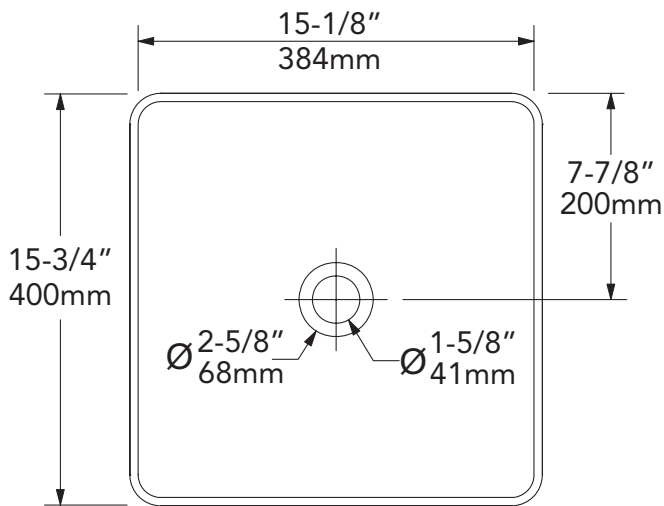

Mirabelle®

HIBISCUS COLLECTION  
RECTANGLE VESSEL

Dimensions: 19" x 13-1/8" (interior)  
Dimensions: 19-5/8" x 13-3/4" (exterior)

Product Codes:  
MIRV300WH (white)

- Fireclay construction less overflow
- Above counter installation
- No faucet holes; requires wall mount or counter-mount vessel faucet.
- Thin 3/8" wall
- Installation, operating, care and maintenance instructions included
- 1 year limited warranty
- Meets ASME Standard: A112.19.2M
- cUPC/IAPMO listed
- 3-3/4" internal basin depth
- Drain not included

Mirabelle®

HIBISCUS COLLECTION  
SQUARE VESSEL

Dimensions: 15-1/8" x 15-1/8" (interior)  
Dimensions: 15-3/4" x 15-3/4" (exterior)

Product Codes:  
MIRV200WH (white)

- Fireclay construction less overflow
- Above counter installation
- No faucet holes; requires wall mount or counter-mount vessel faucet.
- Thin 3/8" wall
- Installation, operating, care and maintenance instructions included
- 1 year limited warranty
- Meets ASME Standard: A112.19.2M
- cUPC/IAPMO listed
- 3-3/4" internal basin depth
- Drain not included

See dimensional drawing on back

© 2017 Ferguson Enterprises, Inc. All Rights Reserved 0517 453539

Mirabelle®

HIBISCUS COLLECTION  
SQUARE VESSEL

Product Codes:  
MIRV200WH (white)

Note: All dimensions and specifications are nominal and may vary:  
Dimensions of 8" and greater have a tolerances of +3%.  
Dimensions less than 8" have a tolerances of +5%.

Mirabelle®

HIBISCUS COLLECTION  
ROUND VESSEL

---

Dimensions: 15-1/8" (interior)

Dimensions: 15-3/4" (exterior)

Product Codes:

MIRV100WH (white)

- Fireclay construction less overflow
- Above counter installation
- No faucet holes; requires wall mount or counter-mount vessel faucet.
- Thin 3/8" wall
- Installation, operating, care and maintenance instructions included
- 1 year limited warranty
- Meets ASME Standard: A112.19.2M
- cUPC/IAPMO listed
- 3-7/8" internal basin depth
- Drain not included