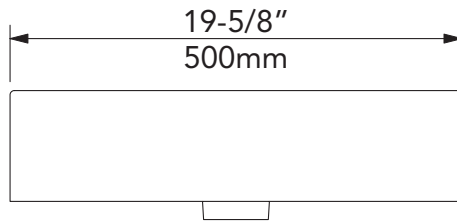

Mirabelle®

HIBISCUS COLLECTION  
RECTANGLE VESSEL

Dimensions: 19" x 13-1/8" (interior)  
Dimensions: 19-5/8" x 13-3/4" (exterior)

Product Codes:  
MIRV300WH (white)

- Fireclay construction less overflow
- Above counter installation
- No faucet holes; requires wall mount or counter-mount vessel faucet.
- Thin 3/8" wall
- Installation, operating, care and maintenance instructions included
- 1 year limited warranty
- Meets ASME Standard: A112.19.2M
- cUPC/IAPMO listed
- 3-3/4" internal basin depth
- Drain not included

See dimensional drawing on back

© 2017 Ferguson Enterprises, Inc. All Rights Reserved 0517 453539

Mirabelle®

HIBISCUS COLLECTION  
RECTANGLE VESSEL

Product Codes:  
MIRV300WH (white)

Note: All dimensions and specifications are nominal and may vary:  
Dimensions of 8" and greater have a tolerances of +3%.  
Dimensions less than 8" have a tolerances of +5%.

Mirabelle®

HIBISCUS COLLECTION  
SQUARE VESSEL

Dimensions: 15-1/8" x 15-1/8" (interior)  
Dimensions: 15-3/4" x 15-3/4" (exterior)

Product Codes:  
MIRV200WH (white)

- Fireclay construction less overflow
- Above counter installation
- No faucet holes; requires wall mount or counter-mount vessel faucet.
- Thin 3/8" wall
- Installation, operating, care and maintenance instructions included
- 1 year limited warranty
- Meets ASME Standard: A112.19.2M
- cUPC/IAPMO listed
- 3-3/4" internal basin depth
- Drain not included

See dimensional drawing on back

© 2017 Ferguson Enterprises, Inc. All Rights Reserved 0517 453539

Mirabelle®

HIBISCUS COLLECTION  
SQUARE VESSEL

Product Codes:  
MIRV200WH (white)

Note: All dimensions and specifications are nominal and may vary:  
Dimensions of 8" and greater have a tolerances of +3%.  
Dimensions less than 8" have a tolerances of +5%.