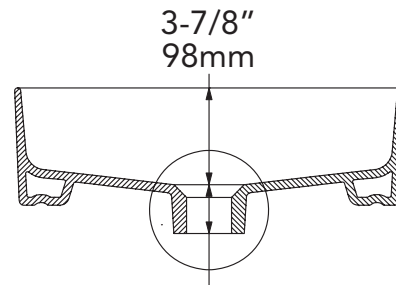

Mirabelle®

HIBISCUS COLLECTION  
SQUARE VESSEL

Dimensions: 15-1/8" x 15-1/8" (interior)  
Dimensions: 15-3/4" x 15-3/4" (exterior)

Product Codes:  
MIRV200WH (white)

- Fireclay construction less overflow
- Above counter installation
- No faucet holes; requires wall mount or counter-mount vessel faucet.
- Thin 3/8" wall
- Installation, operating, care and maintenance instructions included
- 1 year limited warranty
- Meets ASME Standard: A112.19.2M
- cUPC/IAPMO listed
- 3-3/4" internal basin depth
- Drain not included

Mirabelle®

HIBISCUS COLLECTION  
ROUND VESSEL

---

Dimensions: 15-1/8" (interior)

Dimensions: 15-3/4" (exterior)

Product Codes:

MIRV100WH (white)

- Fireclay construction less overflow
- Above counter installation
- No faucet holes; requires wall mount or counter-mount vessel faucet.
- Thin 3/8" wall
- Installation, operating, care and maintenance instructions included
- 1 year limited warranty
- Meets ASME Standard: A112.19.2M
- cUPC/IAPMO listed
- 3-7/8" internal basin depth
- Drain not included

See dimensional drawing on back

© 2017 Ferguson Enterprises, Inc. All Rights Reserved 0517 453539

## HIBISCUS COLLECTION ROUND VESSEL

Product Codes:  
MIRV100WH (white)

Note: All dimensions and specifications are nominal and may vary:  
Dimensions of 8" and greater have a tolerances of +3%.  
Dimensions less than 8" have a tolerances of +5%.