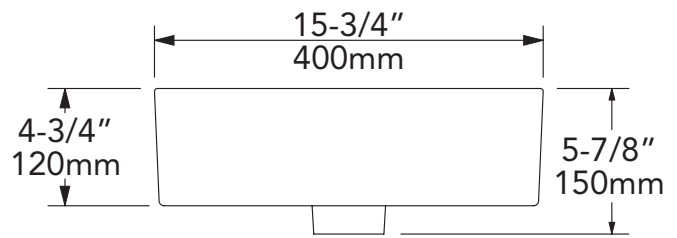

Mirabelle®

HIBISCUS COLLECTION  
RECTANGLE VESSEL

Dimensions: 19" x 13-1/8" (interior)  
Dimensions: 19-5/8" x 13-3/4" (exterior)

Product Codes:  
MIRV300WH (white)

- Fireclay construction less overflow
- Above counter installation
- No faucet holes; requires wall mount or counter-mount vessel faucet.
- Thin 3/8" wall
- Installation, operating, care and maintenance instructions included
- 1 year limited warranty
- Meets ASME Standard: A112.19.2M
- cUPC/IAPMO listed
- 3-3/4" internal basin depth
- Drain not included

Mirabelle®

HIBISCUS COLLECTION  
SQUARE VESSEL

Dimensions: 15-1/8" x 15-1/8" (interior)  
Dimensions: 15-3/4" x 15-3/4" (exterior)

Product Codes:  
MIRV200WH (white)

- Fireclay construction less overflow
- Above counter installation
- No faucet holes; requires wall mount or counter-mount vessel faucet.
- Thin 3/8" wall
- Installation, operating, care and maintenance instructions included
- 1 year limited warranty
- Meets ASME Standard: A112.19.2M
- cUPC/IAPMO listed
- 3-3/4" internal basin depth
- Drain not included

Mirabelle®

HIBISCUS COLLECTION  
ROUND VESSEL

---

Dimensions: 15-1/8" (interior)

Dimensions: 15-3/4" (exterior)

Product Codes:

MIRV100WH (white)

- Fireclay construction less overflow
- Above counter installation
- No faucet holes; requires wall mount or counter-mount vessel faucet.
- Thin 3/8" wall
- Installation, operating, care and maintenance instructions included
- 1 year limited warranty
- Meets ASME Standard: A112.19.2M
- cUPC/IAPMO listed
- 3-7/8" internal basin depth
- Drain not included

## HIBISCUS COLLECTION ROUND VESSEL

Product Codes:  
MIRV100WH (white)

Note: All dimensions and specifications are nominal and may vary:  
Dimensions of 8" and greater have a tolerances of +3%.  
Dimensions less than 8" have a tolerances of +5%.