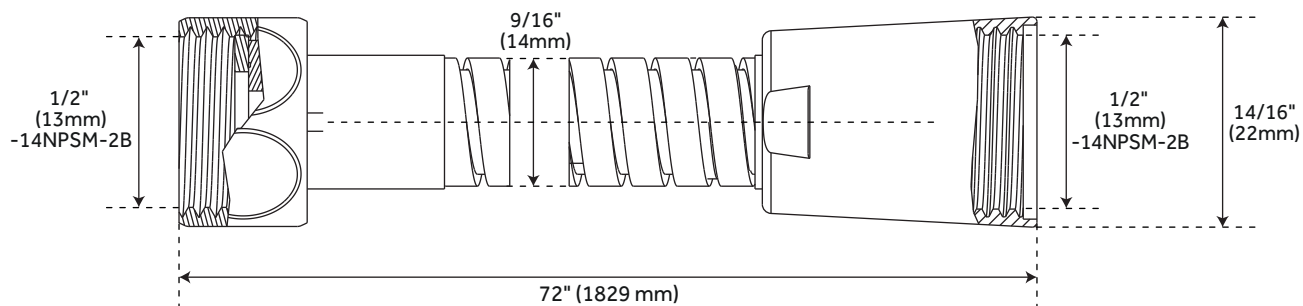

# 72" STRETCHABLE

### FEATURES

Length: 72"  
NPT Connection: 1/2"  
Double Spiral Construction  
Metal Conical Nut