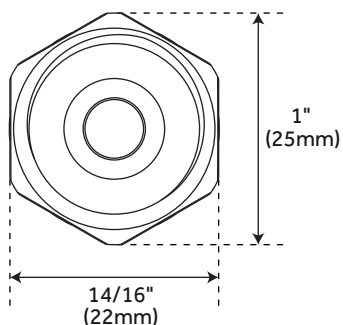

# 72" STRETCHABLE

### FEATURES

Length: 72"  
NPT Connection: 1/2"  
Double Spiral Construction  
Metal Conical Nut