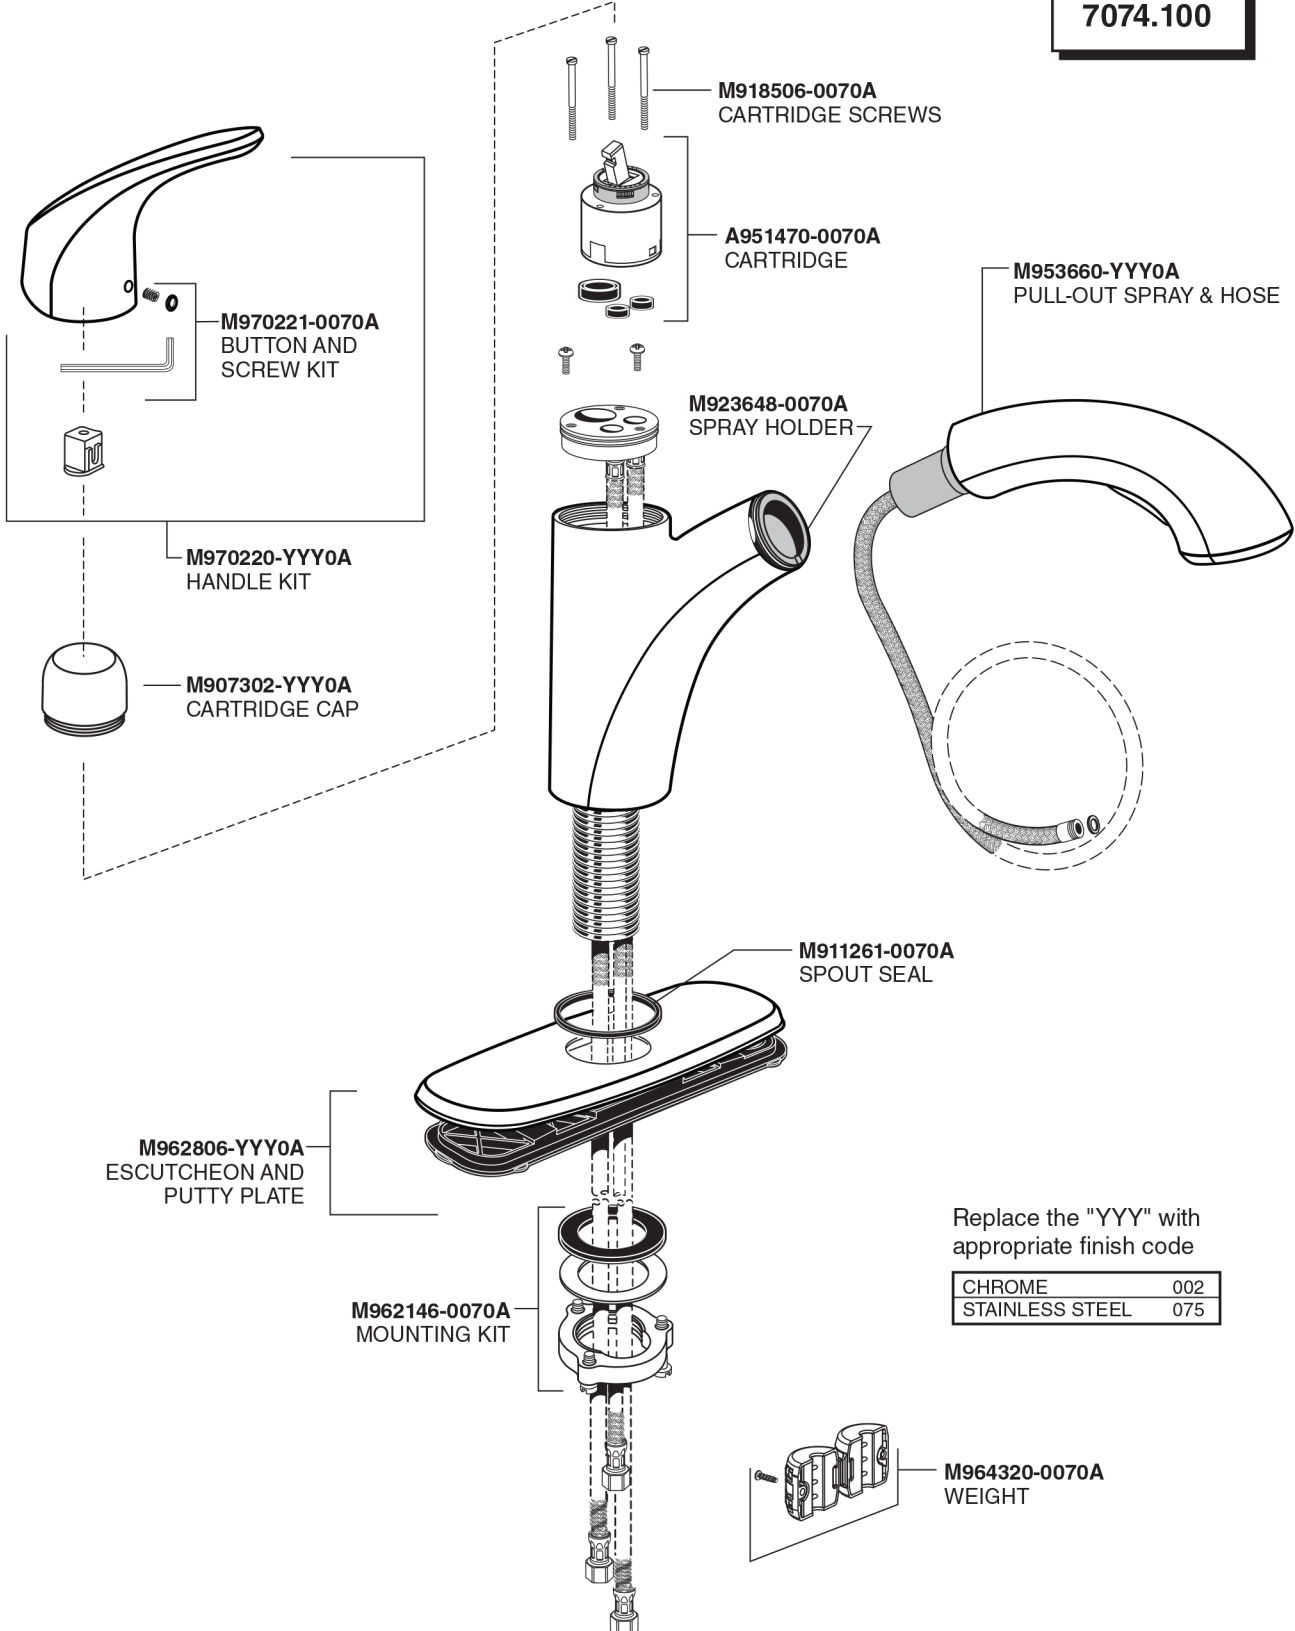

7074.100

Replace the "YYY" with appropriate finish code

CHROME	002
STAINLESS STEEL	075

HOT LINE FOR HELP
 For toll-free information and answers to your questions, call:
 1 (800) 442-1902
 Mon. - Fri. 8:00 a.m. to 8:00 p.m. EST
 Saturday 10:00 a.m. to 4:00 p.m. EST
 IN CANADA 1-800-387-0369
 (TORONTO 1-905-306-1093)
 Weekdays 8:00 a.m. to 7:00 p.m. EST
 IN MEXICO 01-800-839-1200