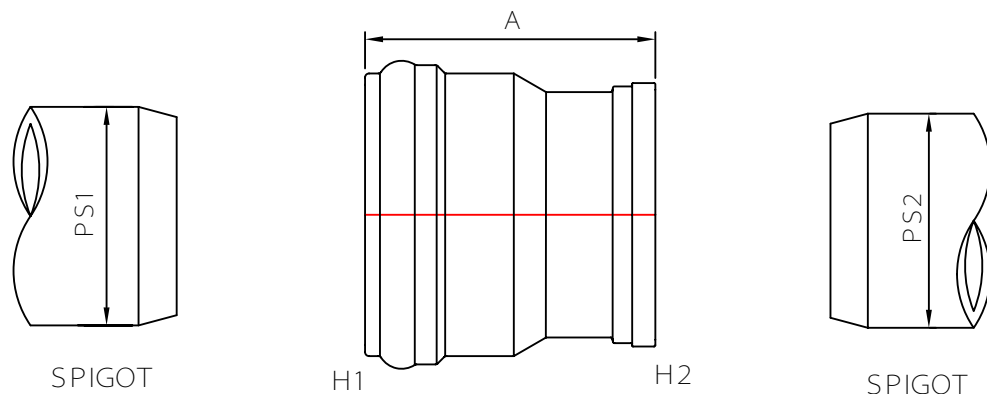

MULTI FITTINGS

LAYING LENGTH

ISSUE DATE: 2017 11 30
SUPERCEDES: 2005 08 05

ADAPTER - C900 x SDR26 (BxB)

SPIGOT

H1

H2

SPIGOT

FABRICATED FITTING (F)

SPIGOT

H1

H2

SPIGOT

MOLDED FITTING (M)

	PS1	SIZE H1xH2	PART NUMBER	A REF	PS
F@	C900 - 4.800	4x4	532589	-	SEW - 4.215
M=#	C900 - 6.900	6x6	274035	10.000	SEW - 6.275
M=#	C900 - 9.050	8x8	274036	10.800	SEW - 8.400
F@	C900 - 11.100	10x10	532610	-	SEW - 10.500
F@	C900 - 13.200	12x12	532617	-	SEW - 12.500