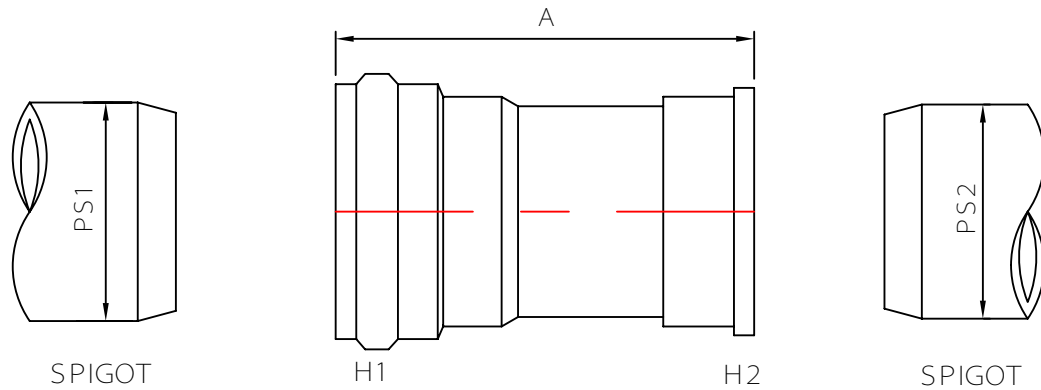

MULTI FITTINGS

LAYING LENGTH

ISSUE DATE: 2017 11 30
SUPERCEDES: 2005 08 05

ADAPTER - C900 x SDR26 (BxB)

SPIGOT

H1

H2

SPIGOT

FABRICATED FITTING (F)

SPIGOT

H1

H2

SPIGOT

MOLDED FITTING (M)

	PS1	SIZE H1xH2	PART NUMBER	A REF	PS
F@	C900 - 4.800	4x4	532589	-	SEW - 4.215
M=#	C900 - 6.900	6x6	274035	10.000	SEW - 6.275
M=#	C900 - 9.050	8x8	274036	10.800	SEW - 8.400
F@	C900 - 11.100	10x10	532610	-	SEW - 10.500
F@	C900 - 13.200	12x12	532617	-	SEW - 12.500