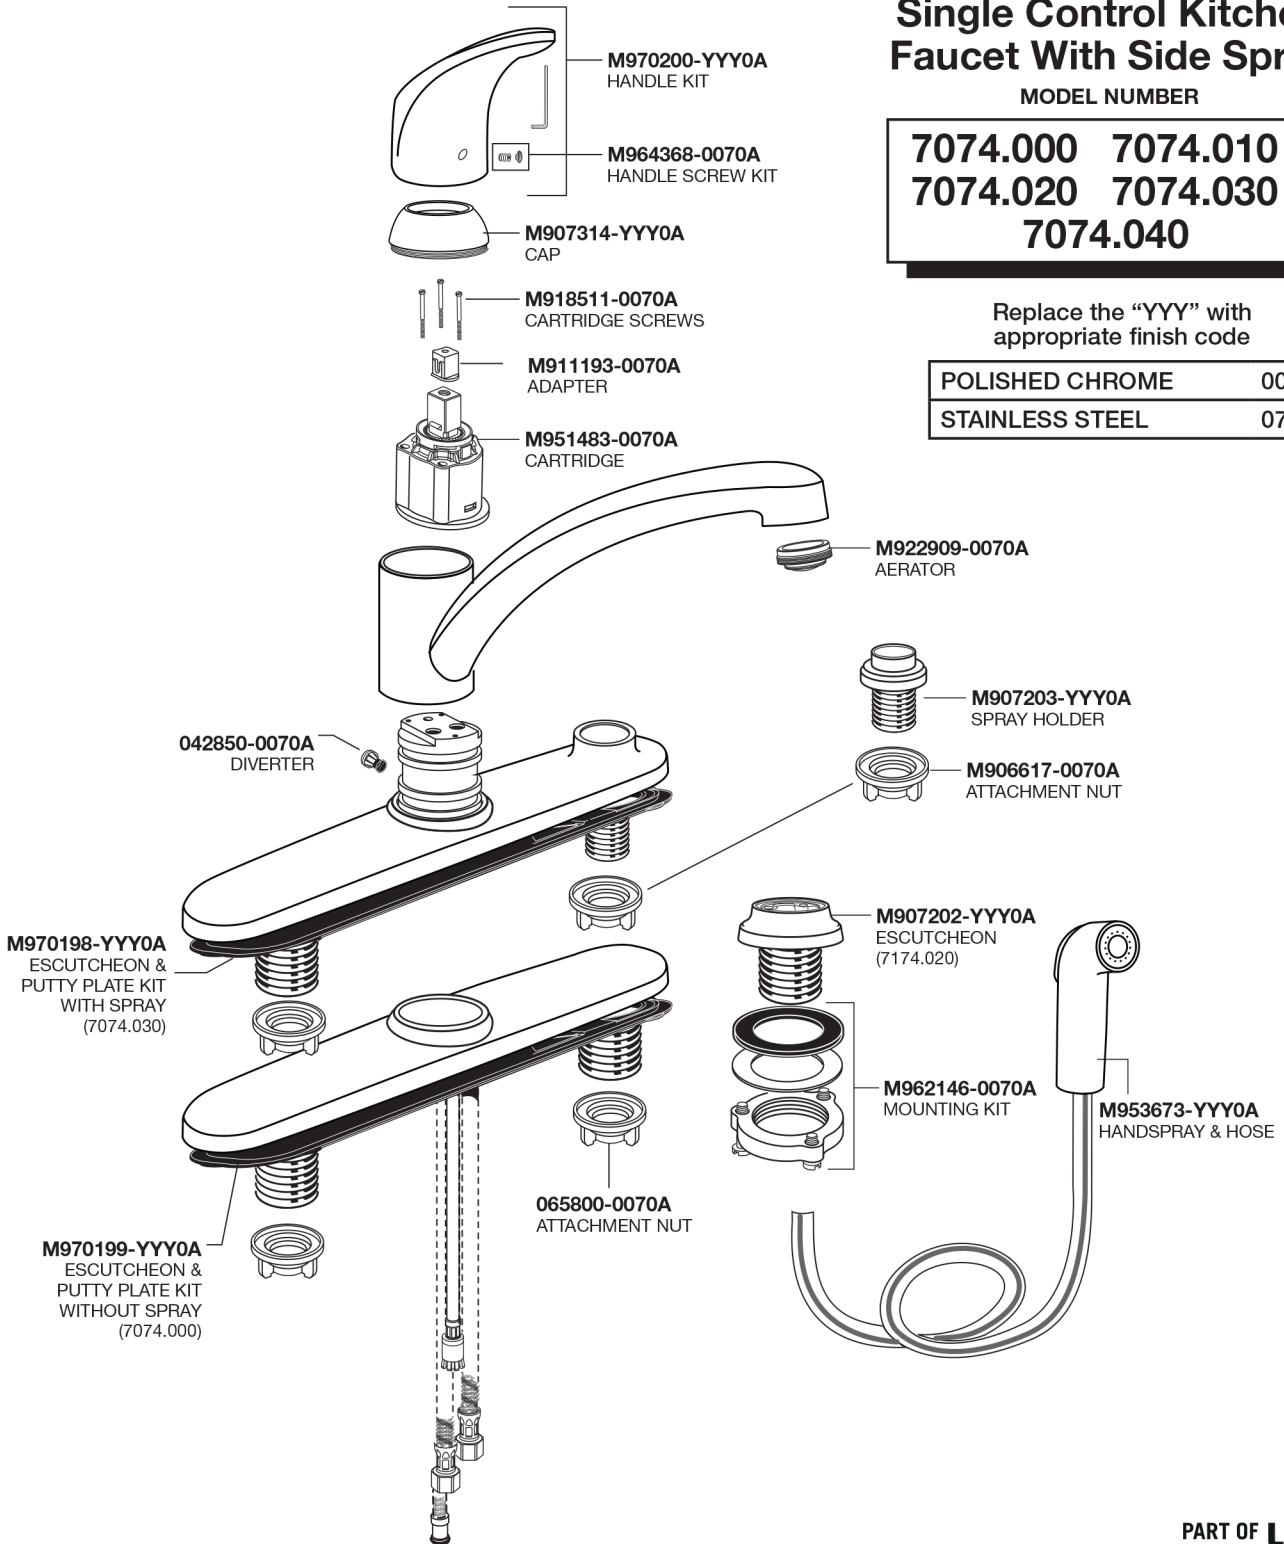

COLONY® PRO Single Control Kitchen Faucet With Side Spray

MODEL NUMBER

7074.000 7074.010
7074.020 7074.030
7074.040

Replace the "YYY" with
appropriate finish code

POLISHED CHROME	002
STAINLESS STEEL	075

PART OF **LIXIL**