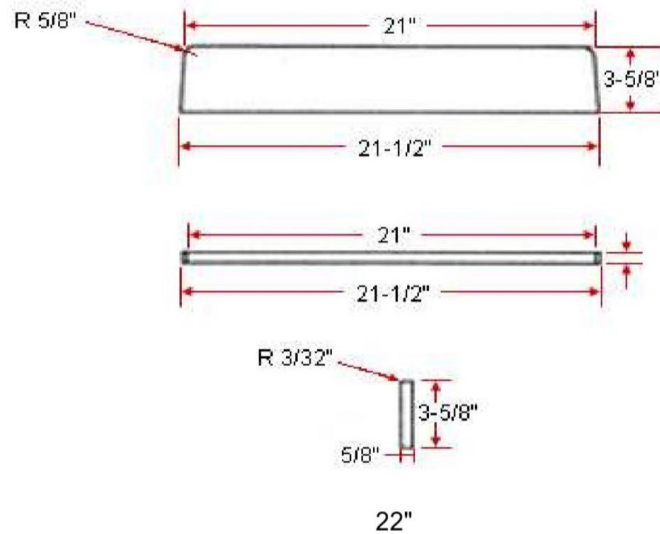

Universal Cultured Marble Side Splash 22"  
Solid White

SPECIFICATIONS

MATERIAL:	Cultured Marble
TOOLS NEEDED FOR INSTALLATION:	100% silicone
ASSEMBLED DIMENSIONS:	0.625" H x 21.5" L x
ASSEMBLED WEIGHT:	3.59 lbs.
FAUCET TYPE:	N/A
NUMBER OF MOUNTING HOLES:	N/A
BOWL MATERIAL:	N/A
BACK SPLASH INCLUDED:	No
COLOR:	Solid White
NUMBER OF BOWLS:	N/A
BOWL DIMENSIONS:	N/A
BOWL SHAPE:	N/A
SINK THICKNESS:	0.59"
MOUNTING TYPE:	N/A
OVERFLOW HOLE:	N/A