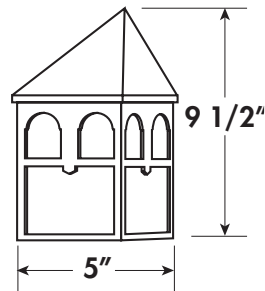

EXTENDS: 4 3/4"
HCMT: 6"