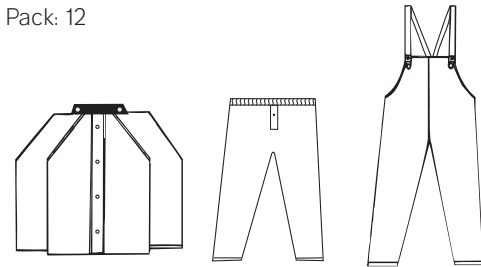

Rainwear > Polyester/PU Suits

Style 9500 & 9508

Polyester/ PU rainwear. Meets ANSI 107-2015 Class 3.

- 9500-O:** Jacket with tuckaway hood and bib overalls, orange with 2" silver tape
- 9508-O:** Jacket with tuckaway hood and waist pants, orange with 2" silver tape

- > Sizes: SM-5XL
- > Case Pack: 12

9500-O
9508-O

Style 9500 & 9508

Polyester/ PU rainwear. Meets ANSI 107-2015 Class 3 for high visibility.

- 9500-L:** Jacket with tuckaway hood and bib overalls, lime/yellow with 2" silver tape, flame retardant self-extinguishing
- 9500FR-L:** Jacket with tuckaway hood and bib overalls, lime/yellow with 2" silver tape, Flame retardant self-extinguishing
- 9508-L:** Jacket with tuckaway hood and waist pants, lime/yellow with 2" silver tape
- 9508FR-L:** Jacket with tuckaway hood and waist pants, lime/yellow with 2" silver tape, Flame retardant self-extinguishing, flame retardant self-extinguishing

- > Sizes: SM-5XL
- > Case Pack: 12

9500-L
9500FR-L
9508-L
9508FR-L

Rainwear > Polyester/PU Suits

Style 9510-L

ANSI 107-2015 Class 3. Jacket with tuckaway hood and waist pants, both in lime/black with 2" silver tape.

- > Sizes: SM-5XL
- > Case Pack: 12

9510-L

Style 9511-L

ANSI 107-2015 Class 3 standards. Coat with tuckaway hood in lime/black with 2" silver tape.

- > Sizes: SM-5XL
- > Case Pack: 12 pieces

9511-L

Style 9520