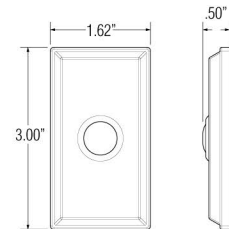

BR7015

Rectangular Bell Button

- **9BR7015-001** Venetian Bronze 112
- **9BR7015-002** Satin Nickel 150
- **9BR7015-003** Polished Chrome 260
- **9BR7015-004** Polished Brass 003
- **9BR7015-005** Matte Antique Nickel 152
- **9BR7015-006** Matte Brass & Black 049

- Brass construction with concealed fasteners
- Illuminated button for easy detection at night
- Recommended for use with up to 24 volt transformers
- Available as a complete set with mounting hardware