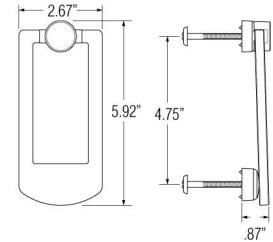

Item	Part Number	Specifications	Dimensions
------	-------------	----------------	------------

DOOR ACCESSORIES

BR7001

S Knocker

- 9BR7001-001** Venetian Bronze 112
- 9BR7001-002** Satin Nickel 150
- 9BR7001-003** Polished Chrome 260
- 9BR7001-004** Polished Brass 003
- 9BR7001-005** Matte Antique Nickel 152
- 9BR7001-006** Matte Brass & Black 049

- Solid brass construction
- Available as a complete set with mounting hardware, installation instructions and drill template
- Mounted with through-holes and fits 1-3/4" doors

BR7002

Contemporary Knocker

- 9BR7002-001** Venetian Bronze 112
- 9BR7002-002** Satin Nickel 150
- 9BR7002-003** Polished Chrome 260

- Solid brass construction
- Available as a complete set with mounting hardware, installation instructions and drill template
- Mounted with through-holes and fits 1-3/4" doors

- Solid brass construction
- Available as a complete set with mounting hardware, installation instructions and drill template
- Mounted with through-holes and fits 1-3/4" doors

BR7015

Rectangular Bell Button