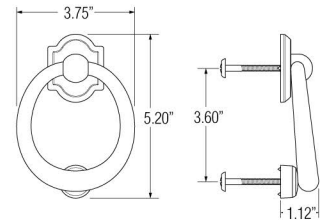

Item	Part Number	Specifications	Dimensions
------	-------------	----------------	------------

DOOR ACCESSORIES

BR7001

S Knocker

- 9BR7001-001** Venetian Bronze 112
- 9BR7001-002** Satin Nickel 150
- 9BR7001-003** Polished Chrome 260
- 9BR7001-004** Polished Brass 003
- 9BR7001-005** Matte Antique Nickel 152
- 9BR7001-006** Matte Brass & Black 049

- Solid brass construction
- Available as a complete set with mounting hardware, installation instructions and drill template
- Mounted with through-holes and fits 1-3/4" doors

BR7002

Contemporary Knocker

- 9BR7002-001** Venetian Bronze 112
- 9BR7002-002** Satin Nickel 150
- 9BR7002-003** Polished Chrome 260

- Solid brass construction
- Available as a complete set with mounting hardware, installation instructions and drill template
- Mounted with through-holes and fits 1-3/4" doors

- Solid brass construction
- Available as a complete set with mounting hardware, installation instructions and drill template
- Mounted with through-holes and fits 1-3/4" doors

BR7015

Rectangular Bell Button