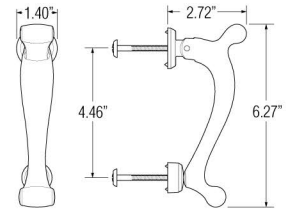

Item	Part Number	Specifications	Dimensions
------	-------------	----------------	------------

DOOR ACCESSORIES

BR7001

S Knocker

- 9BR7001-001** Venetian Bronze 112
- 9BR7001-002** Satin Nickel 150
- 9BR7001-003** Polished Chrome 260
- 9BR7001-004** Polished Brass 003
- 9BR7001-005** Matte Antique Nickel 152
- 9BR7001-006** Matte Brass & Black 049

- Solid brass construction
- Available as a complete set with mounting hardware, installation instructions and drill template
- Mounted with through-holes and fits 1-3/4" doors

BR7002

Contemporary Knocker

- 9BR7002-001** Venetian Bronze 112
- 9BR7002-002** Satin Nickel 150
- 9BR7002-003** Polished Chrome 260

- Solid brass construction
- Available as a complete set with mounting hardware, installation instructions and drill template
- Mounted with through-holes and fits 1-3/4" doors

- Solid brass construction
- Available as a complete set with mounting hardware, installation instructions and drill template
- Mounted with through-holes and fits 1-3/4" doors

BR7015

Rectangular Bell Button