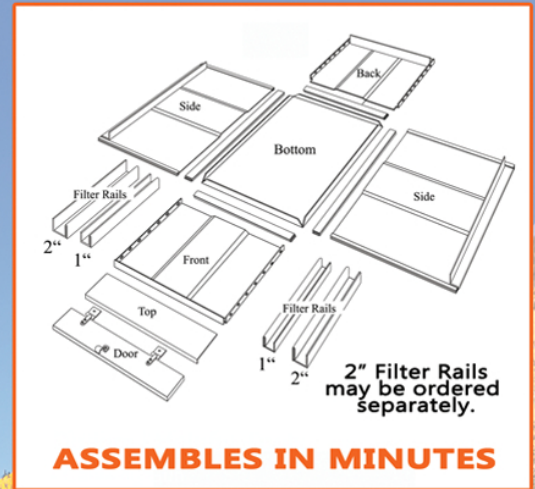

**FLOW
RIGHT™**

RTA

(Ready to Assemble)

**Filter Cabinets
Air Handler Units
and
Media Filters**

Improves Air Flow Up to 20%

RTA (Ready to Assemble) Filter Cabinets

FR FURNACE FILTER BOXES						
MODEL NO.	WIDTH	HEIGHT	DEPTH	WEIGHT	CARTON SHIP SIZE	
FR-14	14.25"	18.0"	29.0"	18 LB	19.50" x 31.5" x 2.25"	
FR-14.5	14.75"	18.0"	29.0"	20 LB	19.50" x 31.5" x 2.25"	
FR-17	17.75"	18.0"	29.0"	21 LB	19.50" x 31.5" x 2.25"	
FR-21	21.38"	18.0"	29.0"	22 LB	23.25" x 31.5" x 2.25"	
FR-24	24.63"	18.0"	29.0"	24 LB	30.00" x 31.5" x 2.00"	

INCREASE AIR FLOW AND REDUCE ENERGY COSTS.

Ask About Our Powder Coated Options
*Minimum Order Quantities Apply

ASSEMBLES IN MINUTES

Easily Adjustable From 4" - 21"

Air Handler Cabinets

FR AHU FILTER BOXES						
MODEL NO.	WIDTH	HEIGHT	DEPTH	WEIGHT	CARTON SHIP SIZE	
FR AHU 14	14.75" - 16.75"	21.0"	22.0"	18.5	19.50" x 31.5" x 2.25"	
FR AHU 17	16.75" - 19.75"	21.0"	22.0"	21.5	19.50" x 31.5" x 2.25"	
FR AHU 21	21.38" - 23.38"	21.0"	22.0"	22.5	23.25" x 31.5" x 2.25"	
FR AHU 24	24.63" - 26.63"	21.0"	22.0"	24.5	30.00" x 31.5" x 2.00"	