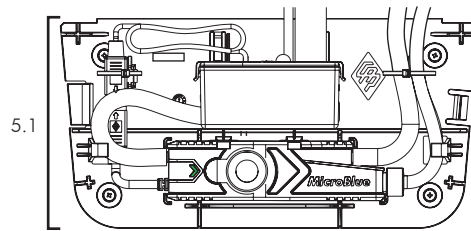

Dimensions (")