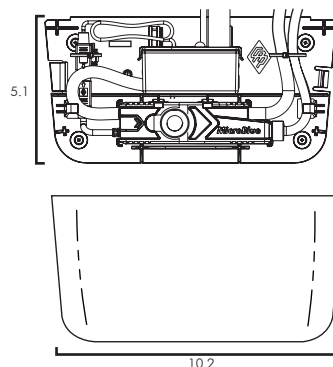

Dimensions (")