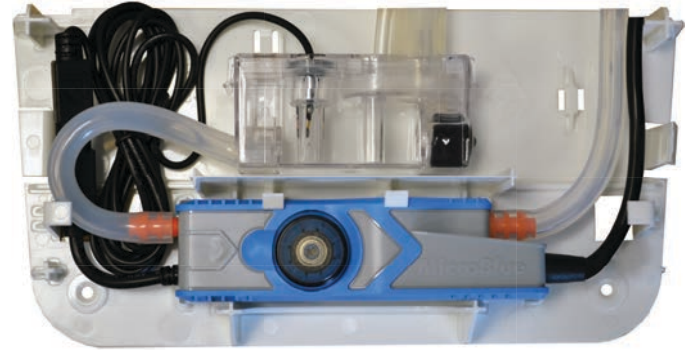

Fascia Kit

The BlueDiamond Fascia kit has been specially adapted to fit our brand new **MicroBlue™** condensate pump. It can accommodate the pump and the new clear reservoir with the ability to hide various cables and tubing at the same time. The Fascia kit has a easy to use detachable cover and sits nicely under any Air Conditioning Unit.

Purchase Code

T18-016

Dimensions (")

Available Colour:

RAL 9003

Ducting Kit

The BlueDiamond Ducting kit has been specially adapted to fit our brand new **MicroBlue™** & **MiniBlue®R** condensate pump. It can accommodate the pump and the new clear reservoir with the ability to hide various cables and tubing at the same time. The Ducting kit is easy to fit and has detachable slide on/ slide off cover and sits nicely beside any Air Conditioning Unit.

T18-007

Fascia Kit

3 year
warranty

Purchase Code

T18-016

The BlueDiamond Fascia kit has been specially adapted to fit our brand new **MicroBlue™** condensate pump. It can accommodate the pump and the new clear reservoir with the ability to hide various cables and tubing at the same time. The Fascia kit has a easy to use detachable cover and sits nicely under any Air Conditioning Unit.

Pump & Reservoir not included

Whats in the box:

- A. Cover (x 1)
- B. Base Plate (x 1)
- C. Mounting screws (x 4)
- D. Wall Plug (x 4)
- E. Cable Tie (x 1)
- F. A/C Outlet Tube 100mm (x 1)
- G. Connector Tube 140mm (x 1)