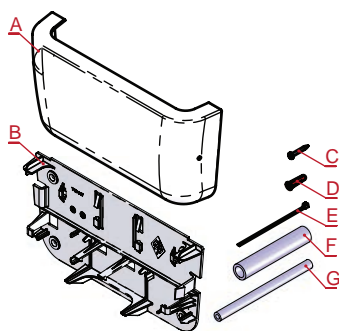

Fascia Kit

The BlueDiamond Fascia kit has been specially adapted to fit our brand new **MicroBlue™** condensate pump. It can accommodate the pump and the new clear reservoir with the ability to hide various cables and tubing at the same time. The Fascia kit has a easy to use detachable cover and sits nicely under any Air Conditioning Unit.

Pump & Reservoir not included

Whats in the box:

- A. Cover (x 1)
- B. Base Plate (x 1)
- C. Mounting screws (x 4)
- D. Wall Plug (x 4)
- E. Cable Tie (x 1)
- F. A/C Outlet Tube 100mm (x 1)
- G. Connector Tube 140mm (x 1)