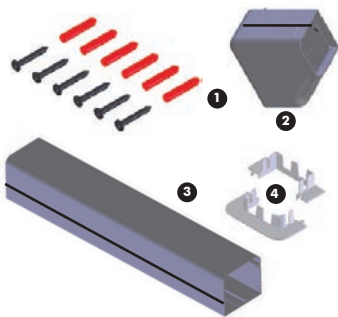

Dimensions (")

Available Colour:

RAL 9003

Installation Options

The MicroBlue™ can be mounted in any orientation up to 6 feet away from the air conditioning unit.

- 1 Can be fitted inside casing
- 2 MicroBlue Fascia Kit
- 3 MicroBlue Ducting Kit
- 4 Mounted Inside Ceiling Cavity

Ducting Kit

3 year
warranty

Purchase Code

T18-007

The BlueDiamond Ducting kit has been specially adapted to fit our brand new **MicroBlue™** & **MiniBlue®R** condensate pump. It can accommodate the pump and the new clear reservoir with the ability to hide various cables and tubing at the same time. The Ducting kit is easy to fit and has detachable slide on/ slide off cover and sits nicely beside any Air Conditioning Unit.

Pump & Reservoir not included

Whats in the box:

1. Screws (x6)
2. Elbow (x1)
3. Ducting (x1)
4. Collar (x1)

Ducting Profile

Dimensions (")

Available Colour:

RAL 9003

Installation Options