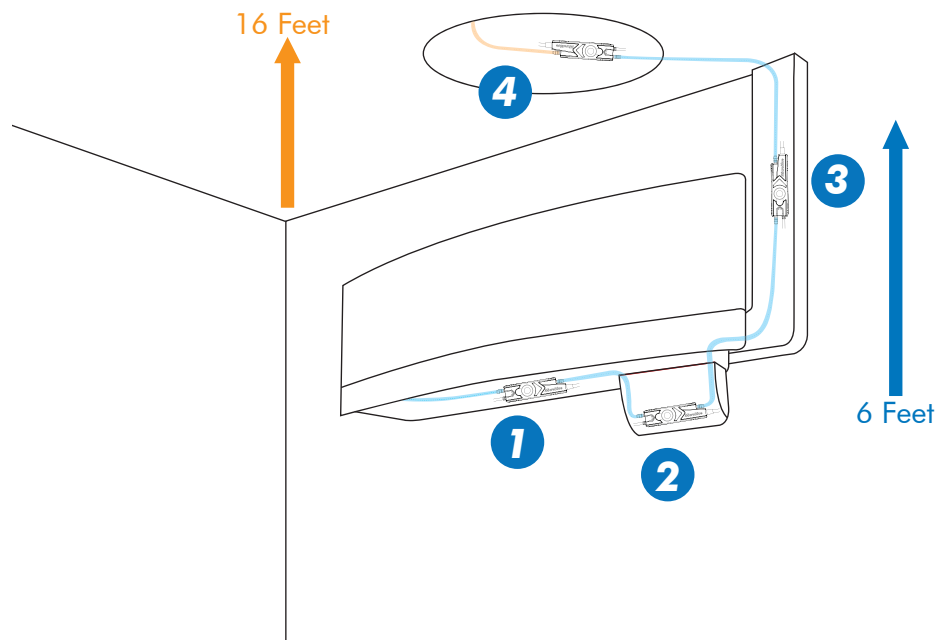

Dimensions (")

Available Colour:

RAL 9003

Installation Options

The MicroBlue™ can be mounted in any orientation up to 6 feet away from the air conditioning unit.

- 1 Can be fitted inside casing
- 2 MicroBlue Fascia Kit
- 3 MicroBlue Ducting Kit
- 4 Mounted Inside Ceiling Cavity