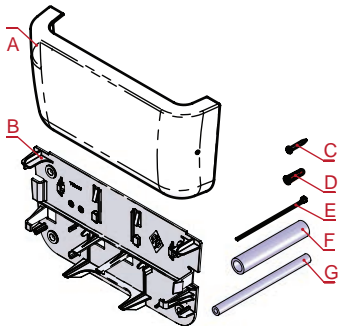

T18-007

Fascia Kit

3 year
warranty

Purchase Code

T18-016

The BlueDiamond Fascia kit has been specially adapted to fit our brand new **MicroBlue™** condensate pump. It can accommodate the pump and the new clear reservoir with the ability to hide various cables and tubing at the same time. The Fascia kit has a easy to use detachable cover and sits nicely under any Air Conditioning Unit.

Pump & Reservoir not included

Whats in the box:

- A. Cover (x 1)
- B. Base Plate (x 1)
- C. Mounting screws (x 4)
- D. Wall Plug (x 4)
- E. Cable Tie (x 1)
- F. A/C Outlet Tube 100mm (x 1)
- G. Connector Tube 140mm (x 1)