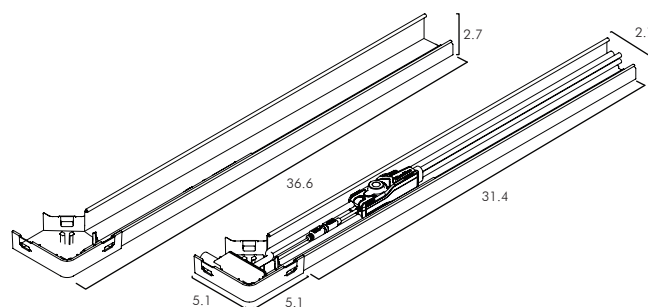

Pump & Reservoir not included

Whats in the box:

- 1. Screws (x6)
- 2. Elbow (x1)
- 3. Ducting (x1)
- 4. Collar (x1)

Ducting Profile

Dimensions (")

Available Colour:

RAL 9003

Purchase Code