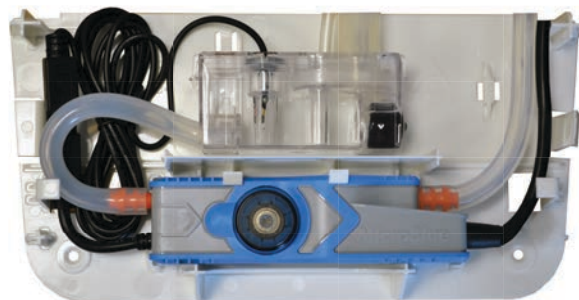

Fascia Kit

The BlueDiamond Fascia kit has been specially adapted to fit our brand new **MicroBlue™** condensate pump. It can accommodate the pump and the new clear reservoir with the ability to hide various cables and tubing at the same time. The Fascia kit has a easy to use detachable cover and sits nicely under any Air Conditioning Unit.

Pump & Reservoir not included

Whats in the box:

- A. Cover (x 1)
- B. Base Plate (x 1)
- C. Mounting screws (x 4)
- D. Wall Plug (x 4)
- E. Cable Tie (x 1)
- F. A/C Outlet Tube 100mm (x 1)
- G. Connector Tube 140mm (x 1)

Purchase Code

T18-016

Dimensions (")

Available Colour:

RAL 9003

Ducting Kit

The BlueDiamond Ducting kit has been specially adapted to fit our brand new **MicroBlue™** & **MiniBlue®R** condensate pump. It can accommodate the pump and the new clear reservoir with the ability to hide various cables and tubing at the same time. The Ducting kit is easy to fit and has detachable slide on/ slide off cover and sits nicely beside any Air Conditioning Unit.

T18-007

Fascia Kit

3 year
warranty

Purchase Code

T18-016

The BlueDiamond Fascia kit has been specially adapted to fit our brand new **MicroBlue™** condensate pump. It can accommodate the pump and the new clear reservoir with the ability to hide various cables and tubing at the same time. The Fascia kit has a easy to use detachable cover and sits nicely under any Air Conditioning Unit.