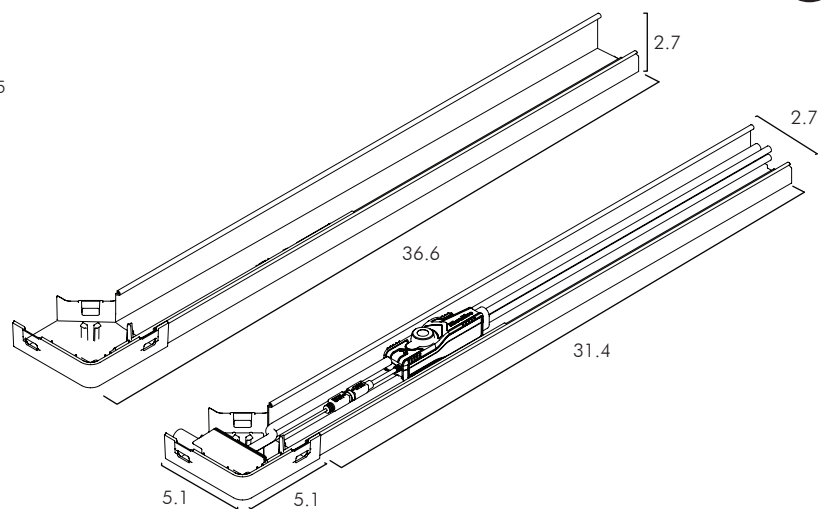

Pump & Reservoir not included

Whats in the box:

1. Screws (x6)
2. Elbow (x1)
3. Ducting (x1)
4. Collar (x1)

Ducting Profile

Dimensions (")

Available Colour:

RAL 9003

Installation Options