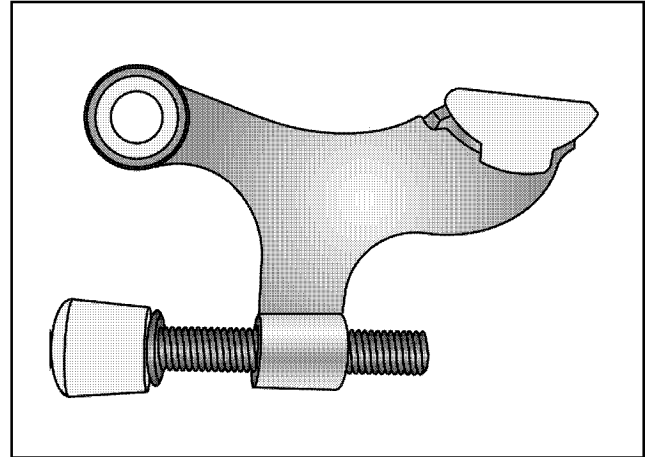

## Deluxe Hinge Pin Door Stop With Nylon Bushing

- ⦿ Easy installation
- ⦿ Individually poly-bagged
- ⦿ For use with residential door hinges
- ⦿ Not recommended for commercial grade hinges
- ⦿ Architectural finishes available