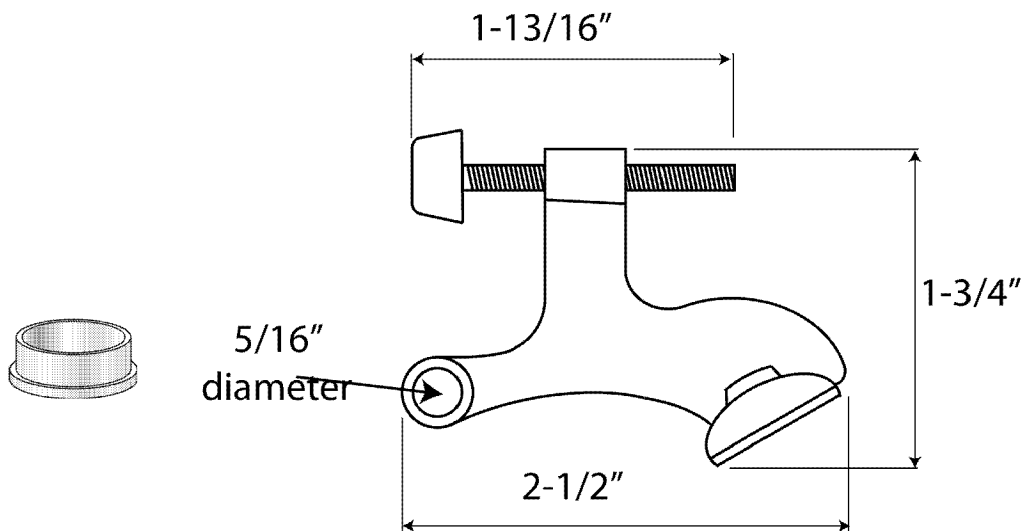

## Deluxe Hinge Pin Door Stop With Nylon Bushing

- ⦿ Easy installation
- ⦿ Individually poly-bagged
- ⦿ For use with residential door hinges
- ⦿ Not recommended for commercial grade hinges
- ⦿ Architectural finishes available

The illustration and technical description in this Specification Sheet is current as of the date in the version box above. Cal-Royal Product reserves the right to, and may frequently make changes and/or improvements in designs and dimensions.