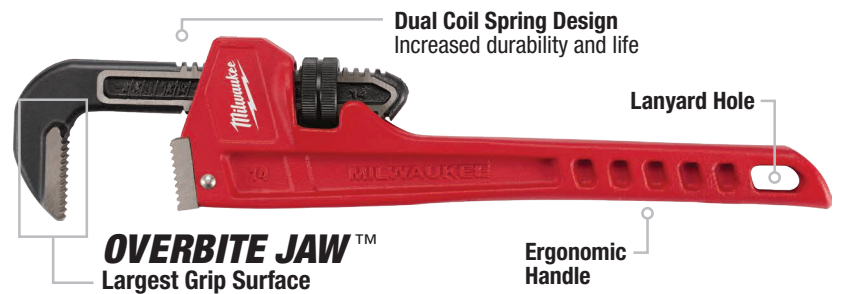

CHEATER ADAPTABLE PIPE WRENCH

3 LENGTH DESIGN

Model #	Description	Material	Max Jaw Capacity
48-22-7314	CHEATER Adaptable Pipe Wrench	Steel	2-1/2"

10L ALUMINUM PIPE WRENCH WITH POWERLENGTH™ HANDLE

BETTER ACCESS. MAXIMUM LEVERAGE.

Model #	Description	Material	Max Jaw Capacity
48-22-7313	10L Aluminum Pipe Wrench w/POWERLENGTH™ Handle	Aluminum	1-1/2"

STEEL & ALUMINUM PIPE WRENCHES

LARGEST GRIP SURFACE

Steel

Aluminum

Model #	Description	Length	Material	Max Jaw Capacity	Model #	Description	Length	Material	Max Jaw Capacity
48-22-7106	6" Steel Pipe Wrench	6"	Steel	3/4"	48-22-7148	48" Steel Pipe Wrench	48"	Steel	6"
48-22-7108	8" Steel Pipe Wrench	8"	Steel	1"	48-22-7160	60" Steel Pipe Wrench	60"	Steel	8"
48-22-7110	10" Steel Pipe Wrench	10"	Steel	1-1/2"	48-22-7210	10" Aluminum Pipe Wrench	10"	Aluminum	1-1/2"
48-22-7112	12" Steel Pipe Wrench	12"	Steel	2"	48-22-7212	12" Aluminum Pipe Wrench	12"	Aluminum	2"
48-22-7114	14" Steel Pipe Wrench	14"	Steel	2"	48-22-7214	14" Aluminum Pipe Wrench	14"	Aluminum	2"
48-22-7118	18" Steel Pipe Wrench	18"	Steel	2-1/2"	48-22-7218	18" Aluminum Pipe Wrench	18"	Aluminum	2-1/2"
48-22-7124	24" Steel Pipe Wrench	24"	Steel	3"	48-22-7224	24" Aluminum Pipe Wrench	24"	Aluminum	3"
48-22-7136	36" Steel Pipe Wrench	36"	Steel	5"	48-22-7236	36" Aluminum Pipe Wrench	36"	Aluminum	5"
					48-22-7248	48" Aluminum Pipe Wrench	48"	Aluminum	6"

STEEL OFFSET HEX PIPE WRENCH

SMOOTH JAW WON'T MAR SURFACES

Protects Chrome Surfaces

Model #	Description	Material	Max Jaw Capacity
48-22-7171	Steel Offset Hex Pipe Wrench	Steel	2-5/8"

STEEL SMOOTH JAW PIPE WRENCH

SMOOTH JAW PROTECTS SURFACES

Protects Chrome Surfaces

Model #	Description	Material	Max Jaw Capacity
48-22-7186	12" Steel Smooth Jaw Pipe Wrench	Steel	2-5/8"

ALUMINUM OFFSET HEX PIPE WRENCHES

BETTER ACCESS