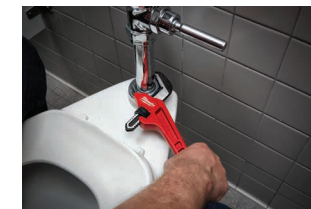

CHEATER ADAPTABLE PIPE WRENCH

3 LENGTH DESIGN

Model #	Description	Material	Max Jaw Capacity
48-22-7314	CHEATER Adaptable Pipe Wrench	Steel	2-1/2"

10L ALUMINUM PIPE WRENCH WITH POWERLENGTH™ HANDLE

BETTER ACCESS. MAXIMUM LEVERAGE.

Model #	Description	Material	Max Jaw Capacity
48-22-7313	10L Aluminum Pipe Wrench w/POWERLENGTH™ Handle	Aluminum	1-1/2"

STEEL & ALUMINUM PIPE WRENCHES

LARGEST GRIP SURFACE

Steel

Aluminum

Model #	Description	Length	Material	Max Jaw Capacity	Model #	Description	Length	Material	Max Jaw Capacity
48-22-7106	6" Steel Pipe Wrench	6"	Steel	3/4"	48-22-7148	48" Steel Pipe Wrench	48"	Steel	6"
48-22-7108	8" Steel Pipe Wrench	8"	Steel	1"	48-22-7160	60" Steel Pipe Wrench	60"	Steel	8"
48-22-7110	10" Steel Pipe Wrench	10"	Steel	1-1/2"	48-22-7210	10" Aluminum Pipe Wrench	10"	Aluminum	1-1/2"
48-22-7112	12" Steel Pipe Wrench	12"	Steel	2"	48-22-7212	12" Aluminum Pipe Wrench	12"	Aluminum	2"
48-22-7114	14" Steel Pipe Wrench	14"	Steel	2"	48-22-7214	14" Aluminum Pipe Wrench	14"	Aluminum	2"
48-22-7118	18" Steel Pipe Wrench	18"	Steel	2-1/2"	48-22-7218	18" Aluminum Pipe Wrench	18"	Aluminum	2-1/2"
48-22-7124	24" Steel Pipe Wrench	24"	Steel	3"	48-22-7224	24" Aluminum Pipe Wrench	24"	Aluminum	3"
48-22-7136	36" Steel Pipe Wrench	36"	Steel	5"	48-22-7236	36" Aluminum Pipe Wrench	36"	Aluminum	5"
					48-22-7248	48" Aluminum Pipe Wrench	48"	Aluminum	6"

STEEL OFFSET HEX PIPE WRENCH

SMOOTH JAW WON'T MAR SURFACES

Protects Chrome Surfaces

Model #	Description	Material	Max Jaw Capacity
48-22-7171	Steel Offset Hex Pipe Wrench	Steel	2-5/8"

STEEL SMOOTH JAW PIPE WRENCH

SMOOTH JAW PROTECTS SURFACES

Protects Chrome Surfaces

Model #	Description	Material	Max Jaw Capacity
48-22-7186	12" Steel Smooth Jaw Pipe Wrench	Steel	2-5/8"

ALUMINUM OFFSET HEX PIPE WRENCHES

BETTER ACCESS