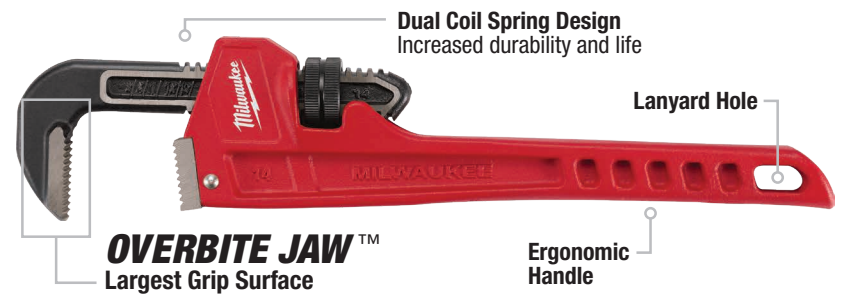

CHEATER ADAPTABLE PIPE WRENCH

3 LENGTH DESIGN

Model #	Description	Material	Max Jaw Capacity
48-22-7314	CHEATER Adaptable Pipe Wrench	Steel	2-1/2"

10L ALUMINUM PIPE WRENCH WITH POWERLENGTH™ HANDLE
BETTER ACCESS.
MAXIMUM LEVERAGE.

Model #	Description	Material	Max Jaw Capacity
48-22-7313	10L Aluminum Pipe Wrench w/POWERLENGTH™ Handle	Aluminum	1-1/2"

STEEL & ALUMINUM PIPE WRENCHES

LARGEST GRIP SURFACE

Steel

Aluminum

Model #	Description	Length	Material	Max Jaw Capacity	Model #	Description	Length	Material	Max Jaw Capacity
48-22-7106	6" Steel Pipe Wrench	6"	Steel	3/4"	48-22-7148	48" Steel Pipe Wrench	48"	Steel	6"
48-22-7108	8" Steel Pipe Wrench	8"	Steel	1"	48-22-7160	60" Steel Pipe Wrench	60"	Steel	8"
48-22-7110	10" Steel Pipe Wrench	10"	Steel	1-1/2"	48-22-7210	10" Aluminum Pipe Wrench	10"	Aluminum	1-1/2"
48-22-7112	12" Steel Pipe Wrench	12"	Steel	2"	48-22-7212	12" Aluminum Pipe Wrench	12"	Aluminum	2"
48-22-7114	14" Steel Pipe Wrench	14"	Steel	2"	48-22-7214	14" Aluminum Pipe Wrench	14"	Aluminum	2"
48-22-7118	18" Steel Pipe Wrench	18"	Steel	2-1/2"	48-22-7218	18" Aluminum Pipe Wrench	18"	Aluminum	2-1/2"
48-22-7124	24" Steel Pipe Wrench	24"	Steel	3"	48-22-7224	24" Aluminum Pipe Wrench	24"	Aluminum	3"
48-22-7136	36" Steel Pipe Wrench	36"	Steel	5"	48-22-7236	36" Aluminum Pipe Wrench	36"	Aluminum	5"
					48-22-7248	48" Aluminum Pipe Wrench	48"	Aluminum	6"

STEEL OFFSET HEX PIPE WRENCH

SMOOTH JAW WON'T MAR SURFACES

Protects Chrome Surfaces

Model #	Description	Material	Max Jaw Capacity
48-22-7171	Steel Offset Hex Pipe Wrench	Steel	2-5/8"

STEEL SMOOTH JAW PIPE WRENCH

SMOOTH JAW PROTECTS SURFACES

Protects Chrome Surfaces

Model #	Description	Material	Max Jaw Capacity
48-22-7186	12" Steel Smooth Jaw Pipe Wrench	Steel	2-5/8"

ALUMINUM OFFSET HEX PIPE WRENCHES

BETTER ACCESS