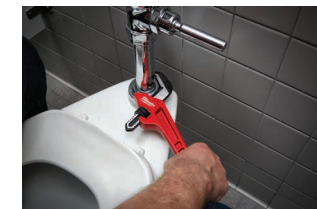

CHEATER ADAPTABLE PIPE WRENCH

3 LENGTH DESIGN

Model #	Description	Material	Max Jaw Capacity
48-22-7314	CHEATER Adaptable Pipe Wrench	Steel	2-1/2"

10L ALUMINUM PIPE WRENCH WITH POWERLENGTH™ HANDLE
BETTER ACCESS.
MAXIMUM LEVERAGE.

Model #	Description	Material	Max Jaw Capacity
48-22-7313	10L Aluminum Pipe Wrench w/POWERLENGTH™ Handle	Aluminum	1-1/2"

STEEL & ALUMINUM PIPE WRENCHES

LARGEST GRIP SURFACE

Steel

Aluminum

Model #	Description	Length	Material	Max Jaw Capacity	Model #	Description	Length	Material	Max Jaw Capacity
48-22-7106	6" Steel Pipe Wrench	6"	Steel	3/4"	48-22-7148	48" Steel Pipe Wrench	48"	Steel	6"
48-22-7108	8" Steel Pipe Wrench	8"	Steel	1"	48-22-7160	60" Steel Pipe Wrench	60"	Steel	8"
48-22-7110	10" Steel Pipe Wrench	10"	Steel	1-1/2"	48-22-7210	10" Aluminum Pipe Wrench	10"	Aluminum	1-1/2"
48-22-7112	12" Steel Pipe Wrench	12"	Steel	2"	48-22-7212	12" Aluminum Pipe Wrench	12"	Aluminum	2"
48-22-7114	14" Steel Pipe Wrench	14"	Steel	2"	48-22-7214	14" Aluminum Pipe Wrench	14"	Aluminum	2"
48-22-7118	18" Steel Pipe Wrench	18"	Steel	2-1/2"	48-22-7218	18" Aluminum Pipe Wrench	18"	Aluminum	2-1/2"
48-22-7124	24" Steel Pipe Wrench	24"	Steel	3"	48-22-7224	24" Aluminum Pipe Wrench	24"	Aluminum	3"
48-22-7136	36" Steel Pipe Wrench	36"	Steel	5"	48-22-7236	36" Aluminum Pipe Wrench	36"	Aluminum	5"
					48-22-7248	48" Aluminum Pipe Wrench	48"	Aluminum	6"

STEEL OFFSET HEX PIPE WRENCH

SMOOTH JAW WON'T MAR SURFACES

Protects Chrome Surfaces

Model #	Description	Material	Max Jaw Capacity
48-22-7171	Steel Offset Hex Pipe Wrench	Steel	2-5/8"

STEEL SMOOTH JAW PIPE WRENCH

SMOOTH JAW PROTECTS SURFACES

Protects Chrome Surfaces

Model #	Description	Material	Max Jaw Capacity
48-22-7186	12" Steel Smooth Jaw Pipe Wrench	Steel	2-5/8"

ALUMINUM OFFSET HEX PIPE WRENCHES

BETTER ACCESS