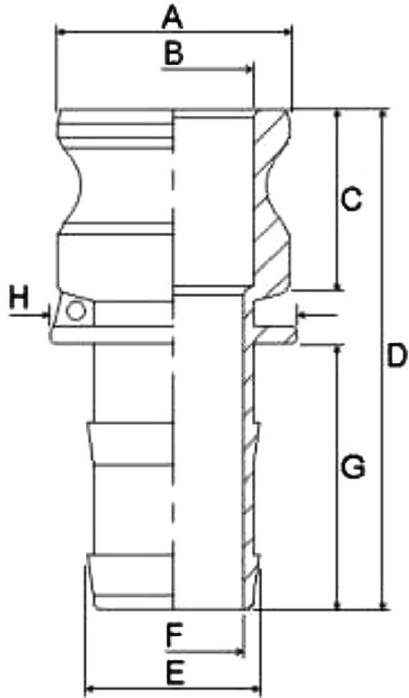

# STAINLESS STEEL - MALE ADAPTER X HOSE SHANK, TYPE - E

A-A-59326D COMPATIBLE | MATERIALS: CF8M MOD

## DIMENSIONS (INCHES)

Product Code	Size	A	B	C	D	E	F	G	H
FNWCGESSD	1/2"	0.96	0.55	1.03	3.41	0.57	0.31	1.75	1.19
FNWCGESSF	3/4"	1.26	0.83	1.00	3.40	0.83	0.54	2.00	1.38
FNWCGESSG	1"	1.44	0.94	1.36	4.17	1.06	0.78	2.25	1.50
FNWCGESSJ	1-1/2"	2.10	1.52	1.61	4.45	1.58	1.27	2.32	2.18
FNWCGESSK	2"	2.48	1.81	1.88	5.45	2.07	1.75	3.11	2.57
FNWCGESSL	2-1/2"	2.98	2.28	1.95	5.89	2.61	2.23	3.46	3.13
FNWCGESSM	3"	3.60	2.88	2.02	6.56	3.09	2.68	4.00	3.68
FNWCGESSP	4"	4.71	3.87	2.07	6.87	4.11	3.68	4.25	4.78

H = Collar O.D.