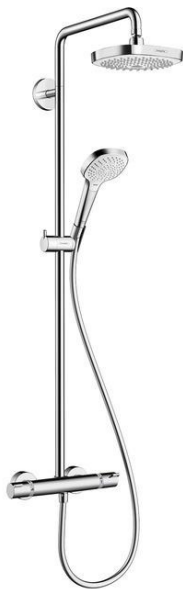

Croma Select E
Croma Select E 180 Showerpipe, 2.0 GPM
 Finishes : **chrome** Part no. : **27257001**

Description

Features

- Outlets may not be operated simultaneously
- Shower outlet flow: 2.0 GPM
- Shower arm swivels left and right
- Anti-scald 100° safety stop
- Integrated volume control/diverter for 2 functions
- Exposed installation
- Built-in service stops
- Thermostatic cartridge

Technology

Compliance

Product image

Scale drawing