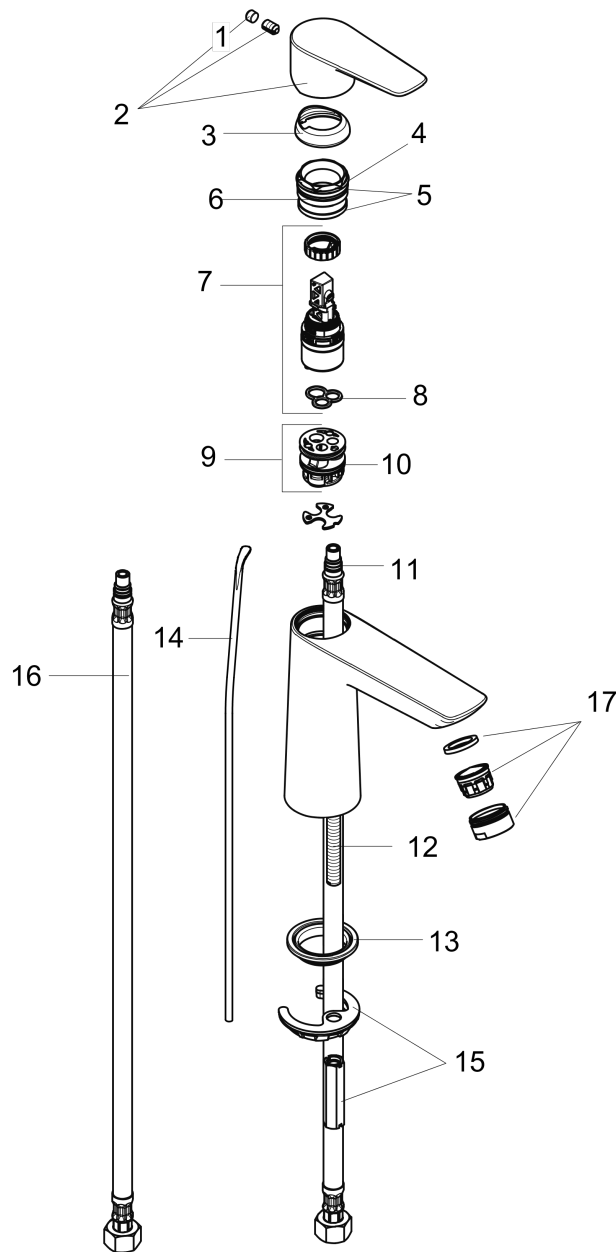

## Product image

## Scale drawing

**Talis E**  
**Talis E 80 Single-Hole Faucet**  
Finishes : **Chrome**    Part no. : **71700001**

## Exploded drawing

Year of production: >11/16

**Talis E**

**Talis E 80 Single-Hole Faucet**

Finishes : **Chrome** Part no. : **71700001**

**Spare parts list**

Year of production: >11/16

Pos.	Description	Part no.	Price	PU
1	screw cover	95704000	-	1
2	handle	92687000	-	1
3	flange	92625000	-	1
4	O-ring 25x1,5	98146000	-	1
5	O-ring 27x1,5	92527000	-	1
6	nut	92689000	-	1
7	cartridge, assy	95973001	-	1
8	seal	98865000	-	1
9	adapter for cartridge	98866000	-	1
10	O-ring 23x2	98398000	-	1
11	O-ring 7x1,5	98422000	-	1
12	screw M8 x 68	97736000	-	1
13	seal Ø 42	98722000	-	1
14	pull rod	96657000	-	1
15	fixing set	96016000	-	1
16	connection hose 18½" M8x0,75 3/8"	96321001	-	1
17	aerator M24x1 (4,5 l/min)	92877000	-	1
a	pop up waste	88509000	-	1