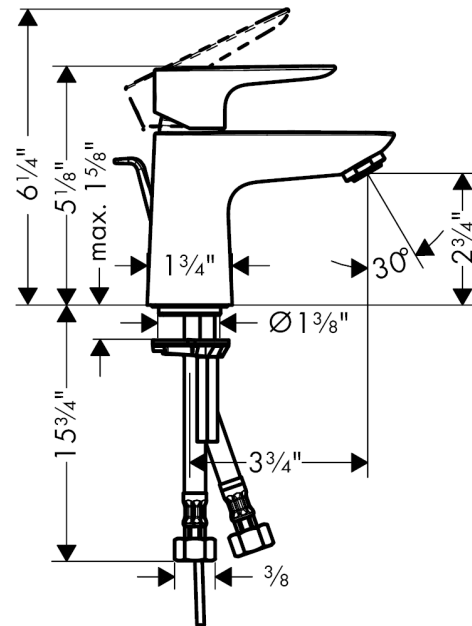

### Features

- Solid brass
- Aerated spray
- Flow: 1.2 GPM
- Ceramic cartridge
- Includes pop-up assembly

## Technology

## Scale drawing

**Talis E**  
**Talis E 80 Single-Hole Faucet**  
Finishes : **Chrome**    Part no. : **71700001**

## Exploded drawing

Year of production: >11/16

**Talis E**

**Talis E 80 Single-Hole Faucet**

Finishes : **Chrome** Part no. : **71700001**

**Spare parts list**

Year of production: >11/16

Pos.	Description	Part no.	Price	PU
1	screw cover	95704000	-	1
2	handle	92687000	-	1
3	flange	92625000	-	1
4	O-ring 25x1,5	98146000	-	1
5	O-ring 27x1,5	92527000	-	1
6	nut	92689000	-	1
7	cartridge, assy	95973001	-	1
8	seal	98865000	-	1
9	adapter for cartridge	98866000	-	1
10	O-ring 23x2	98398000	-	1
11	O-ring 7x1,5	98422000	-	1
12	screw M8 x 68	97736000	-	1
13	seal Ø 42	98722000	-	1
14	pull rod	96657000	-	1
15	fixing set	96016000	-	1
16	connection hose 18½" M8x0,75 3/8"	96321001	-	1
17	aerator M24x1 (4,5 l/min)	92877000	-	1
a	pop up waste	88509000	-	1