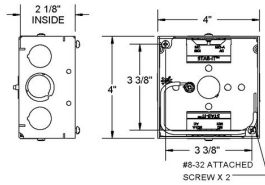

4 IN. SQUARE WELDED BOXES - 1-1/2 IN. DEEP WITH ARMORED CABLE / METAL CLAD / FLEX CLAMPS

4 in. Square Box, 2-1/8 in. Deep - Welded with STAB-IT Connector
600V, 8" #12 Solid Copper Pigtail

A18

Catalog #: 248S

PRODUCT MEASUREMENTS

Depth: 2-1/8 in.
Cubic Inches (cm3): 30.3 (496.5)
Product Length (in.): 2.188
Product Width (in.): 4.000
Product Height (in.): 4.000

PACKAGING

Package Type: Boxed
Minimum Pack Qty.: 25
Std. Pkg.: 25
Ship Carton Qty.: 25
Product UPC-A Labeled: No
Ship Carton Length (in.): 19.000
Ship Carton Width (in.): 7.750
Ship Carton Height (in.): 9.000
Pallet Qty: 1750
UPC Number: 050169500712
I2of5: 50050169500717