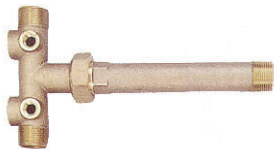

Tank Crosses - Long Cast NO LEAD Brass, Stainless Steel

General Tank Cross Features:

- Internal and external threads reduce fittings needed & installation time.
- Reduces turbulence and waterlogging in tanks without separate air chambers.
- **NO LEAD** brass and stainless steel tank crosses are **third party certified to NSF/ANSI 372 or * NSF/ANSI 61&372**

NO LEAD BRASS Long Cast Tank Crosses with union disconnect, with 1 drain & 2 top ports

- Metal to metal ball joint leak proof seal.

NSF/ANSI CAN 61-4 & 372

Part Number	Overall Length	Tank Conn.	Leg Conn.	Drain Ports Size (Qty)	Top Ports Size (Qty)	Material	USA or Import	Ctn Qty
CHC100BSUENL *	11"	1"	1" x 3/4"	1/2" (1)	1/4" (2)	NL Brass	Import	2/20
CHC125BSU14ENL *	14"	1 1/4"	1 1/4" x 1"	3/4" (1)	1/4" (2)	NL Brass	Import	2/12

NO LEAD BRASS Long Cast Tank Crosses with union disconnect, with 2 drain & 2 top ports

- Metal to metal ball joint leak proof seal.

NSF/ANSI CAN 61-4 & 372

Part Number	Overall Length	Tank Conn.	Leg Conn.	Drain Ports Size (Qty)	Top Ports Size (Qty)	Material	USA or Import	Ctn Qty
NO LEAD Brass								
CIC100BSUENL	11"	1"	1" x 3/4"	1/2" (2)	1/4" (2)	NL Brass	Import	2/20
CIC100BSU14ENL *	14"	1"	1" x 3/4"	1/2" (2)	1/4" (2)	NL Brass	Import	2/12
CIC125BSU14ENL *	14"	1 1/4"	1 1/4" x 1"	3/4" (2)	1/4" (2)	NL Brass	Import	2/12

304 STAINLESS STEEL Long Cast Tank Crosses with union disconnect, with 2 drain & 2 top ports

- PTFE captive gasket seal ring on 304 SS crosses.

Part Number	Overall Length	Tank Conn.	Leg Conn.	Drain Ports Size (Qty)	Top Ports Size (Qty)	Material	USA or Import	Ctn Qty
304 Stainless Steel								
CIC100SSU *	11"	1"	1" x 3/4"	1/2" (2)	1/4" (2)	304 Stainless	Import	2/20
CIC100SSU14 *	14"	1"	1" x 3/4"	1/2" (2)	1/4" (2)	304 Stainless	Import	2/20
CIC125SSU14 *	14"	1 1/4"	1 1/4" x 1"	3/4" (2)	1/4" (2)	304 Stainless	Import	2/12