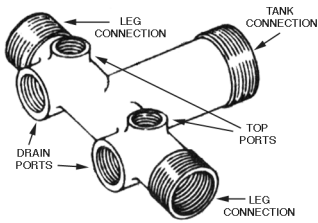

Tank Crosses - Long Cast NO LEAD Brass, Stainless Steel

General Tank Cross Features:

- Internal and external threads reduce fittings needed & installation time.
- Reduces turbulence and waterlogging in tanks without separate air chambers.
- **NO LEAD** brass and stainless steel tank crosses are **third party certified to NSF/ANSI 372 or * NSF/ANSI 61&372**

NO LEAD BRASS Long Cast Tank Crosses with union disconnect, with 1 drain & 2 top ports

- Metal to metal ball joint leak proof seal.

NSF/ANSI CAN 61-4 & 372

Part Number	Overall Length	Tank Conn.	Leg Conn.	Drain Ports Size (Qty)	Top Ports Size (Qty)	Material	USA or Import	Ctn Qty
CHC100BSUENL *	11"	1"	1" x 3/4"	1/2" (1)	1/4" (2)	NL Brass	Import	2/20
CHC125BSU14ENL *	14"	1 1/4"	1 1/4" x 1"	3/4" (1)	1/4" (2)	NL Brass	Import	2/12

NO LEAD BRASS Long Cast Tank Crosses with union disconnect, with 2 drain & 2 top ports

- Metal to metal ball joint leak proof seal.

NSF/ANSI CAN 61-4 & 372

Part Number	Overall Length	Tank Conn.	Leg Conn.	Drain Ports Size (Qty)	Top Ports Size (Qty)	Material	USA or Import	Ctn Qty
NO LEAD Brass								
CIC100BSUENL	11"	1"	1" x 3/4"	1/2" (2)	1/4" (2)	NL Brass	Import	2/20
CIC100BSU14ENL *	14"	1"	1" x 3/4"	1/2" (2)	1/4" (2)	NL Brass	Import	2/12
CIC125BSU14ENL *	14"	1 1/4"	1 1/4" x 1"	3/4" (2)	1/4" (2)	NL Brass	Import	2/12

304 STAINLESS STEEL Long Cast Tank Crosses with union disconnect, with 2 drain & 2 top ports

- PTFE captive gasket seal ring on 304 SS crosses.

Part Number	Overall Length	Tank Conn.	Leg Conn.	Drain Ports Size (Qty)	Top Ports Size (Qty)	Material	USA or Import	Ctn Qty
304 Stainless Steel								
CIC100SSU *	11"	1"	1" x 3/4"	1/2" (2)	1/4" (2)	304 Stainless	Import	2/20
CIC100SSU14 *	14"	1"	1" x 3/4"	1/2" (2)	1/4" (2)	304 Stainless	Import	2/20
CIC125SSU14 *	14"	1 1/4"	1 1/4" x 1"	3/4" (2)	1/4" (2)	304 Stainless	Import	2/12