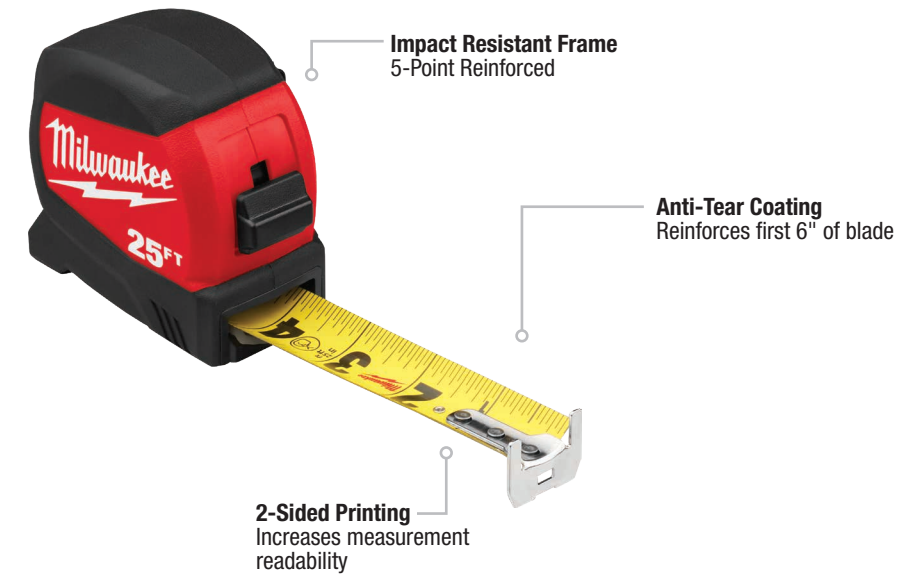

COMPACT WIDE BLADE TAPE MEASURES

12' STANDOUT

Model #	Description
48-22-0416	16ft Compact Wide Blade Tape Measure
48-22-0425	25ft Compact Wide Blade Tape Measure
48-22-0430	30ft Compact Wide Blade Tape Measure
48-22-0417	5m/16ft Compact Wide Blade Tape Measure
48-22-0426	8m/26ft Compact Wide Blade Tape Measure

Model #	Description
48-22-0316	16ft Compact Wide Blade Magnetic Tape Measure
48-22-0325	25ft Compact Wide Blade Magnetic Tape Measure
48-22-0335	35ft Compact Wide Blade Magnetic Tape Measure
48-22-0317	5m/16ft Compact Wide Blade Magnetic Tape Measure
48-22-0326	8m/26ft Compact Wide Blade Magnetic Tape Measure