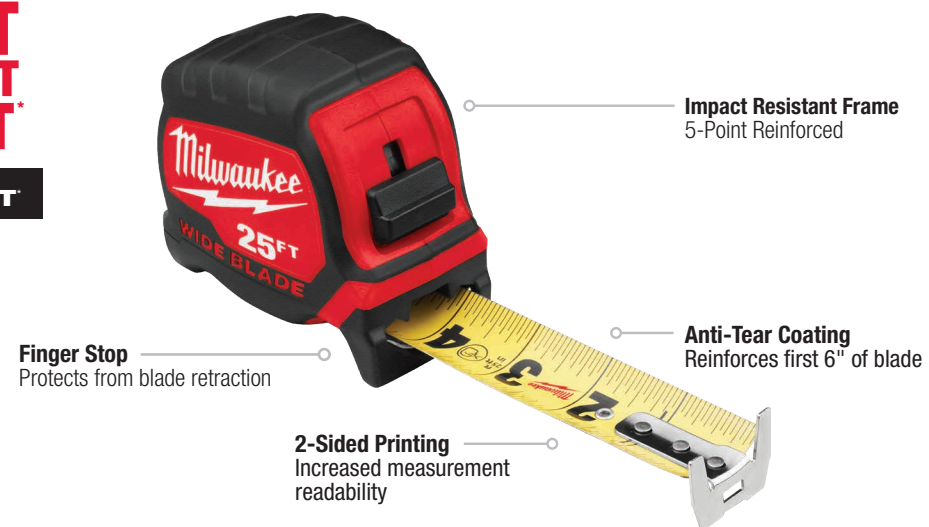

## STUD™ TAPE MEASURES

**INDUSTRY'S MOST DURABLE TAPE MEASURE**

**14' STANDOUT**

Rip & Wear Resistant Blade

Model #	Description
48-22-9716	16ft STUD™ Tape Measure
48-22-9725	25ft STUD™ Tape Measure
48-22-9735	35ft STUD™ Tape Measure

Model #	Description
48-22-9717	5m/16ft STUD™ Tape Measure
48-22-9726	8m/26ft STUD™ Tape Measure
48-22-9725M	25ft STUD™ Magnetic Tape Measure

## WIDE BLADE TAPE MEASURES

**LONGEST STRAIGHTEST STANDOUT**

**14' STANDOUT**

Long reach for efficient measuring

Model #	Description
48-22-0216	16ft Wide Blade Tape Measure
48-22-0225	25ft Wide Blade Tape Measure
48-22-0230	30ft Wide Blade Tape Measure
48-22-0235	35ft Wide Blade Tape Measure
48-22-0240	40ft Wide Blade Tape Measure

Model #	Description
48-22-0217	5m/16ft Wide Blade Tape Measure
48-22-0226	8m/26ft Wide Blade Tape Measure
48-22-0216M	16ft Wide Blade Magnetic Tape Measure
48-22-0225M	25ft Wide Blade Magnetic Tape Measure