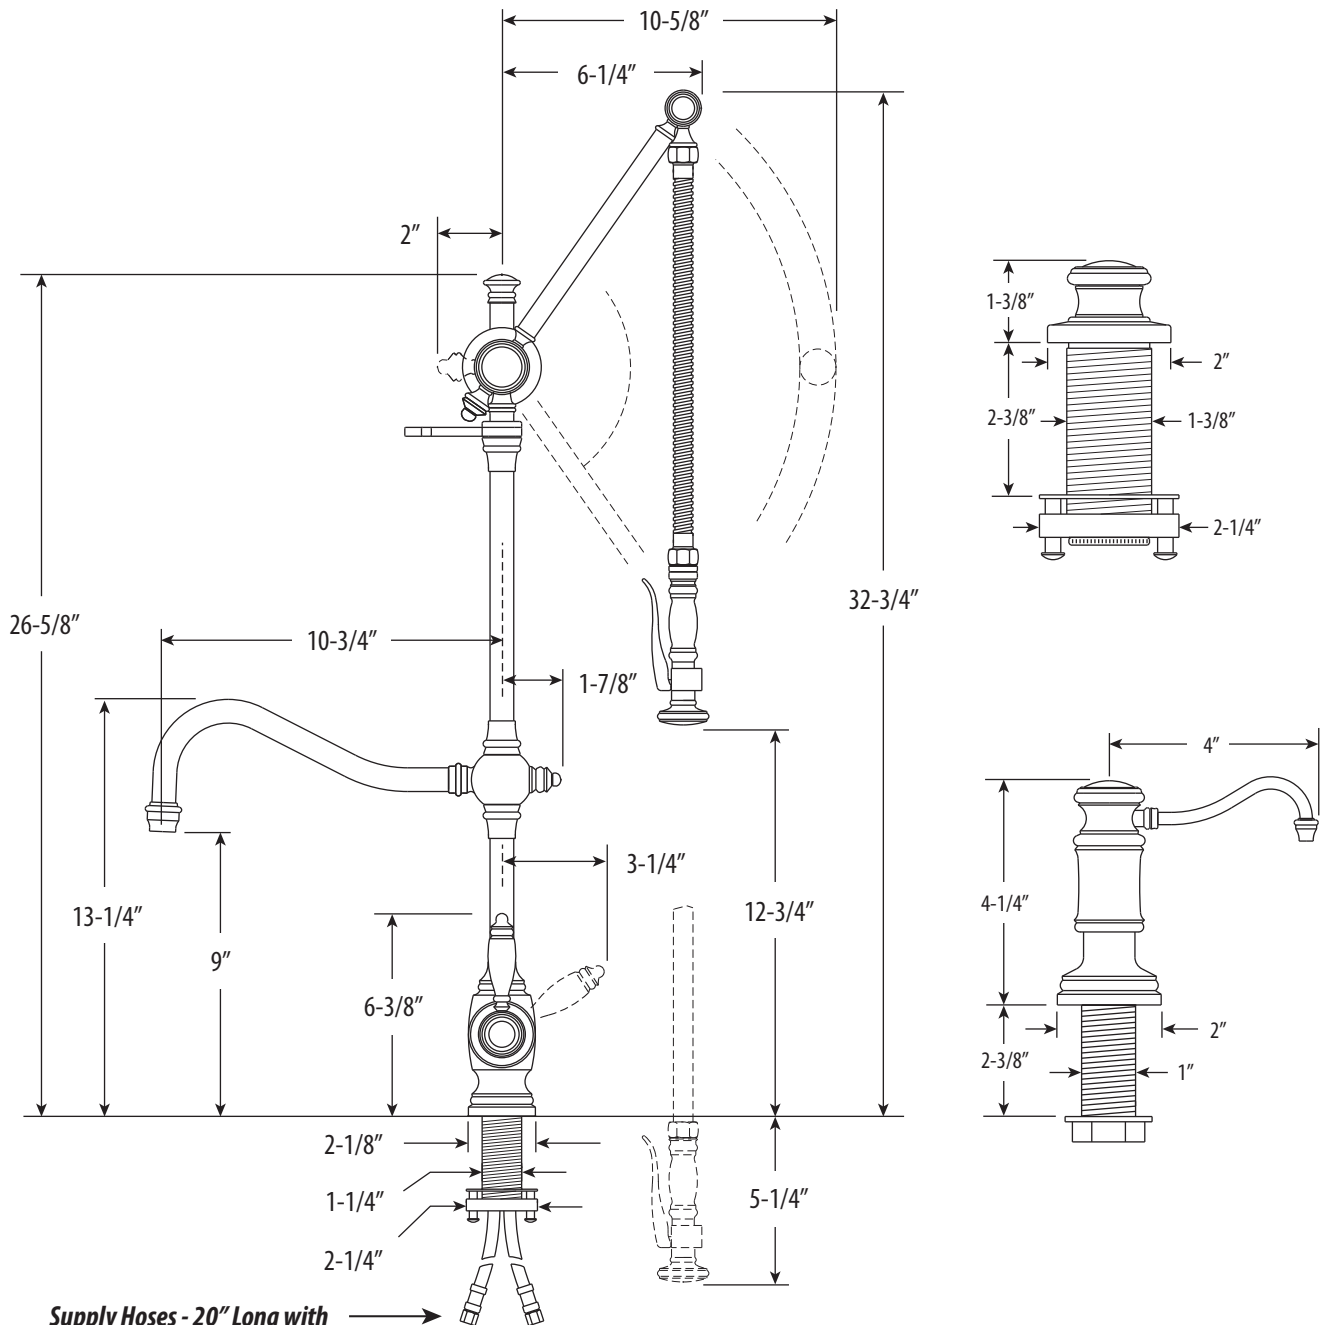

TRADITIONAL GANTRY FAUCET / HOOK SPOUT / 3PC. SUITE

4400-3

- Max Counter Thickness 2-3/8"
- Minimum Install Hole Size 1-3/8"

DIMENSIONS MAY VARY AND ARE SUBJECT TO CHANGE. NO RESPONSIBILITY IS ASSUMED FOR USE OF SUPERCEDED OR VOIDED DATA

TRADITIONAL GANTRY FAUCET / HOOK SPOUT / 3PC. SUITE

4400-3

Finish Shown - Antique Pewter

FEATURES

- Suite includes faucet, soap/lotion dispenser and air switch.
- Unique, patent protected design.
- Spray arm spring technology gives the sprayer an easy, smooth pull.
- Hook spout has 10-3/4" reach and can swivel 360 degrees.
- Spray arm extends and pivots to reach all areas of sink.
- Lever handle sprayer instantly diverts water from aerated stream to wide spray when handle is held.
- 1.75 gpm maximum flow rate with aerated tip.
- Adjustable tension ring helps handle feel and prevents sag.
- Single handle can mount in front, right or left hand positions.
- When mounted on side, handle can adjust 45 degrees for backsplash clearance.
- Hot/cold ceramic disk valve cartridge.
- Resistant to reverse osmosis water.
- Made from solid brass.
- Reinforced braided connection hoses.
- Includes 3 handle button options.
- Lifetime functional warranty.
- Made in the USA.

CODES/STANDARDS APPLICABLE

Specified model meets or exceeds the following:

- ASME A112.18.1
- CSA B125.1
- NSF 61, 372
- CALGreen

AVAILABLE IN 30 FINISHES