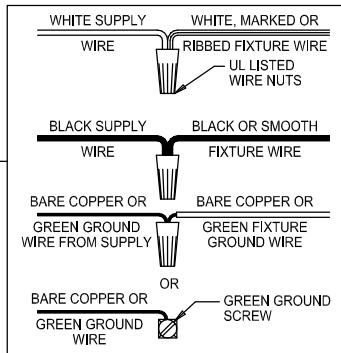

Assembly & Installation Instructions

CAUTION: Read instructions carefully and turn electricity off at main circuit breaker panel before beginning installation.

540004

WARNING - If any Special Control Devices are used with this Fixture, Follow the Instructions Carefully to assure full compliance with N.E.C. requirements. If there are any questions, contact a Qualified Electrical Contractor.

CAUTION - All glass is fragile, use care when handling Glass component(s) and or Lamp(s).

ASSEMBLY STEPS:

PASOS PARA ENSAMBLAR:

MODE D'ASSEMBLAGE:

1. B → C
2. Ø (0.144)(3.6mm) →
3. C ← B
4. Ø (0.144)(3.6mm) →
5. F → G →
6. K → J
7. O,P → J
8. E → D
9. H → D
10. L → D
11. M,N → L

C, G, & H
(NOT FURNISHED)
(NO INCLUIDA)
(NON FOURNIE)

Instructions d'Assemblage et Installation

Mise en garde: Lire les instructions avec soin et couper le courant au disjoncteur central avant de commencer l'installation.