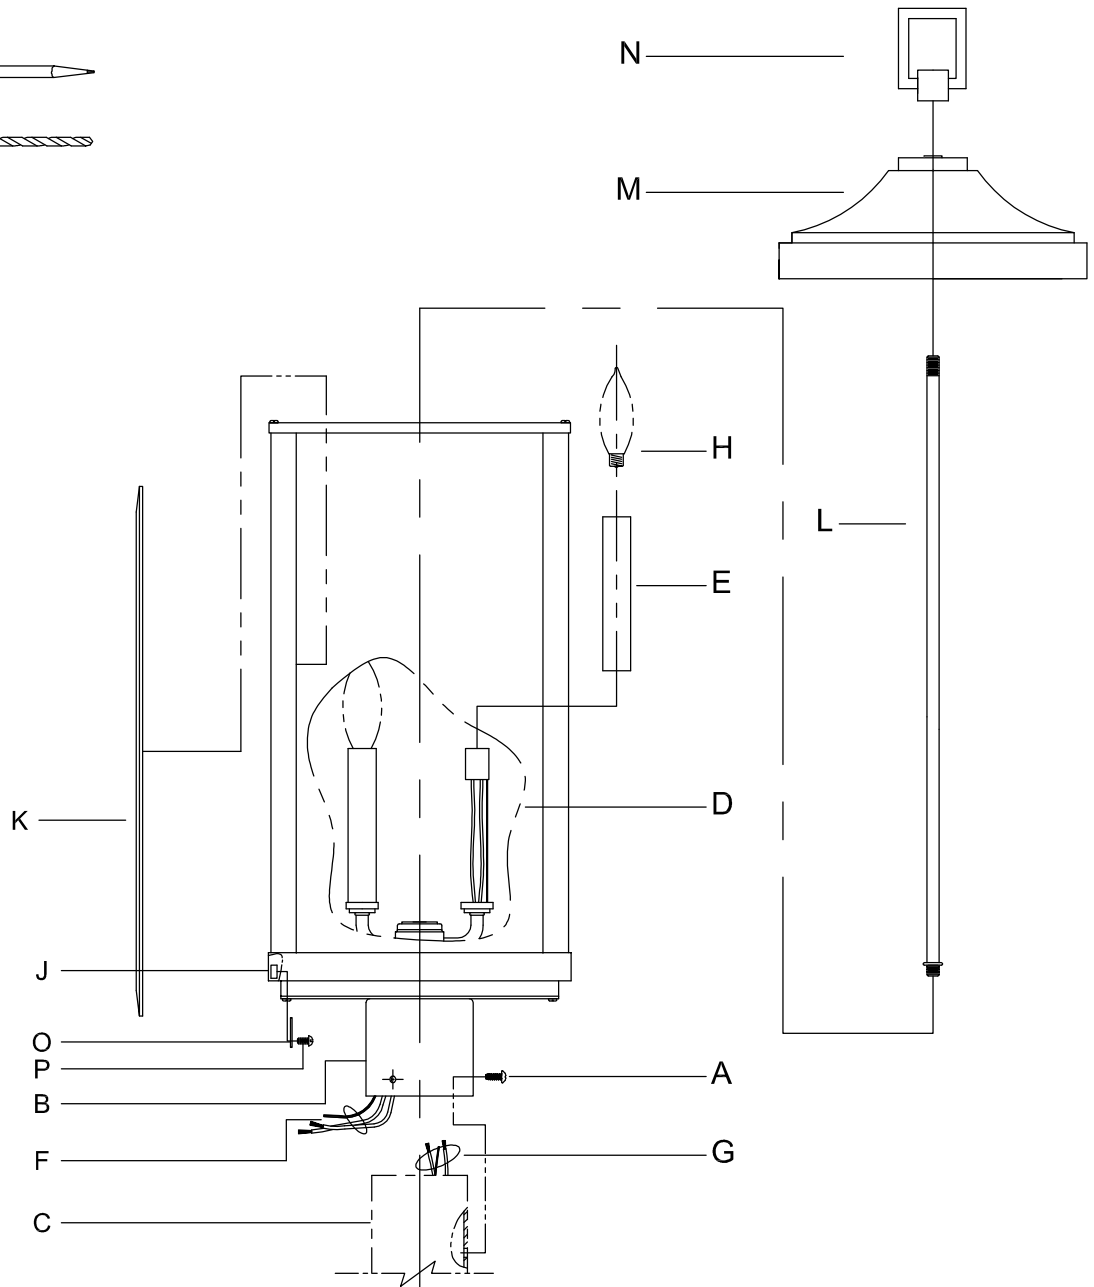

Assembly & Installation Instructions

CAUTION: Read instructions carefully and turn electricity off at main circuit breaker panel before beginning installation.

540004

*****

WARNING - If any Special Control Devices are used with this Fixture, Follow the Instructions Carefully to assure full compliance with N.E.C. requirements. If there are any questions, contact a Qualified Electrical Contractor.

WARNING - This product contains chemicals known to the State of California to cause cancer, birth defects and /or other reproductive harm. Thoroughly wash hands after installing, handling, cleaning, or otherwise touching this product.

CAUTION - All glass is fragile, use care when handling Glass component(s) and or Lamp(s).

*****

ASSEMBLY STEPS:

PASOS PARA ENSAMBLAR:

MODE D'ASSEMBLAGE:

1. B → C
2. Ø (0.144)(3.6mm) →
3. C ← B
4. Ø (0.144)(3.6mm) →
5. F → G →
6. K → J
7. O,P → J
8. E → D
9. H → D
10. L → D
11. M,N → L

C, G, & H
(NOT FURNISHED)
(NO INCLUIDA)
(NON FOURNIE)