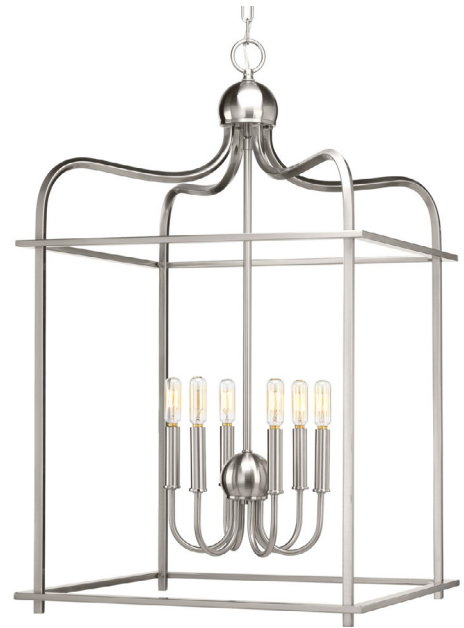

DATE: _____ TYPE: _____

NAME: _____

PROJECT: _____

Incandescent

P500037-009

Assembly Hall

Assembly Hall provides a formal and classic open caged pendant for a variety of traditional and transitional interiors. This Design Series collection features arching frames that are great in scale and surround a candelabra cluster with matching candles .

- Brushed Nickel finish
- Formal and classic open caged pendant
- Arching frames are great in scale
- Matching candles surround a candelabra
- Ideal for both traditional and transitional interiors

Category: Pendants

Finish: Brushed Nickel (plated)

Construction: Steel construction

Square: 20"

Height: 32-3/4"

Overall Ht. W/Chain: 106-1/2"

MOUNTING	ELECTRICAL	LAMPING	ADDITIONAL INFORMATION
Ceiling mounted Mounting strap for outlet box included 9 gauge chain supplied Canopy covers a standard 4" hexagonal recessed outlet box	Pre-wired 15 feet of wire supplied 120 V	Quantity: Six 60w max. Candelabra Base E12 base phenolic socket	cULus Dry location listed 1 year warranty