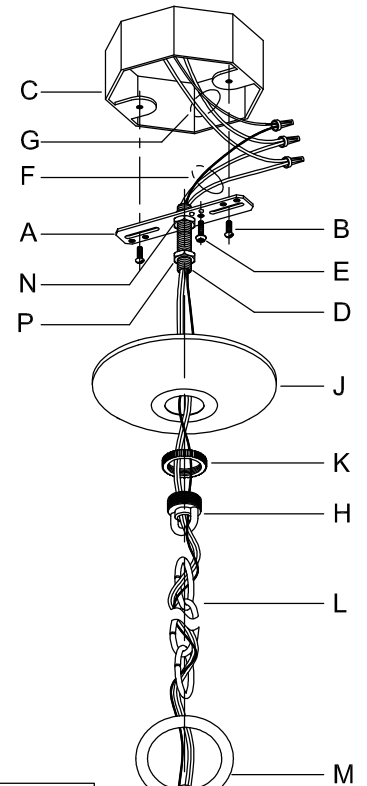

Assembly & Installation Instructions

CAUTION: Read instructions carefully and turn electricity off at main circuit breaker panel before beginning installation.

550009

WARNING - If any Special Control Devices are used with this Fixture, Follow the Instructions Carefully to assure full compliance with N.E.C. requirements. If there are any questions, contact a Qualified Electrical Contractor.

CANOPY MOUNTING & WIRE CONNECTION ASSEMBLY STEPS:

1. D,E → A
2. B,A → C
3. N,P,H → D (TO LOCK) (APRETAR) (À VERROUILLER)
4. P → H
5. L → M
6. J,K → L
7. L → H
8. F → L,K,J,H,D
9. F → G
10. J,K → H

FIXTURE ASSEMBLY STEPS:

1. S → V
2. U,T → V
3. R → Q

B, C, G & R
 (NOT FURNISHED)
 (NO INCLUIDA)
 (NON FOURNIE)

Instructions d'Assemblage et Installation

Mise en garde: Lire les instructions avec soin et couper le courant au disjoncteur central avant de commencer l'installation.