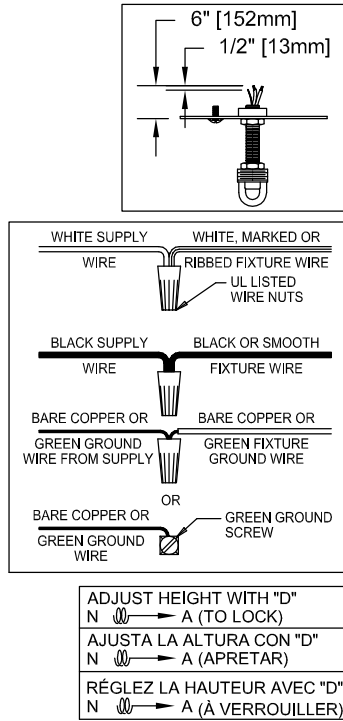

Assembly & Installation Instructions

CAUTION: Read instructions carefully and turn electricity off at main circuit breaker panel before beginning installation.

550009

WARNING - If any Special Control Devices are used with this Fixture, Follow the Instructions Carefully to assure full compliance with N.E.C. requirements. If there are any questions, contact a Qualified Electrical Contractor.

CANOPY MOUNTING & WIRE CONNECTION ASSEMBLY STEPS:

1. D,E → A
2. B,A → C
3. N,P,H → D (TO LOCK) (APRETAR) (À VERROUILLER)
4. P → H
5. L → M
6. J,K → L
7. L → H
8. F → L,K,J,H,D
9. F → G
10. J,K → H

FIXTURE ASSEMBLY STEPS:

1. S → V
2. U,T → V
3. R → Q

B, C, G & R
 (NOT FURNISHED)
 (NO INCLUIDA)
 (NON FOURNIE)

Instructions d'Assemblage et Installation

Mise en garde: Lire les instructions avec soin et couper le courant au disjoncteur central avant de commencer l'installation.