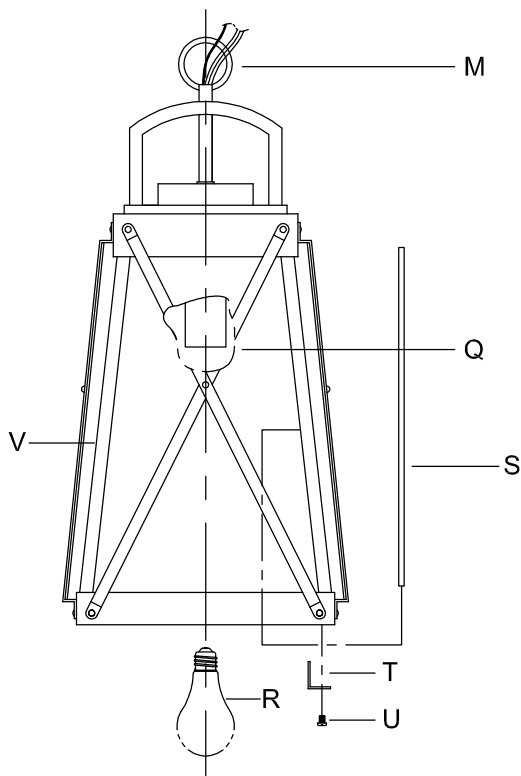

Assembly & Installation Instructions

CAUTION: Read instructions carefully and turn electricity off at main circuit breaker panel before beginning installation.

550009

*****

WARNING - If any Special Control Devices are used with this Fixture, Follow the Instructions Carefully to assure full compliance with N.E.C. requirements. If there are any questions, contact a Qualified Electrical Contractor.

WARNING - This product contains chemicals known to the State of California to cause cancer, birth defects and /or other reproductive harm. Thoroughly wash hands after installing, handling, cleaning, or otherwise touching this product.
CAUTION - All glass is fragile, use care when handling Glass component(s) and or Lamp(s).

*****

CANOPY MOUNTING & WIRE CONNECTION ASSEMBLY STEPS:

1. D,E → A
2. B,A → C
3. N,P,H → D (TO LOCK) (APRETAR) (À VERROUILLER)
4. P → H
5. L → M
6. J,K → L
7. L → H
8. F → L,K,J,H,D
9. F → G
10. J,K → H

FIXTURE ASSEMBLY STEPS:

1. S → V
2. U,T → V
3. R → Q

B, C, G & R
(NOT FURNISHED)
(NO INCLUIDA)
(NON FOURNIE)