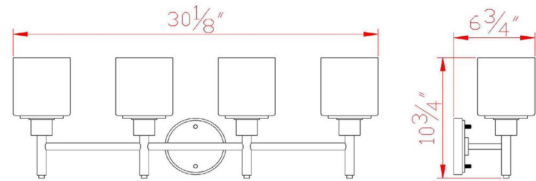

Aubrey 4-Light Vanity Light
Satin Nickel

SPECIFICATIONS

MOUNTING:	Wall Mount	LED BRIGHTNESS (LUMENS):	N/A
SLOPED CEILING ADAPTABLE:	No	LED COLOR CORRELATED TEMPERATURE (CCT):	N/A
LAMP TYPE 1:	4 lamps 60W Incandescent	LED COLOR RENDERING INDEX (CRI):	N/A
BULB INCLUDED:	No	LED EFFICACY:	N/A
WATTS PER BULB:	60W	LED AVERAGE RATED LIFE:	N/A
TOTAL WATTAGE:	240W	ENERGY EFFICIENT:	No
DIMMABLE:	Yes	LIGHTING AMPS:	N/A
MATERIAL CONSTRUCTION:	Steel	VOLTAGE:	120V
ASSEMBLED DIMENSIONS:	10.75" H x 30.1" L x 6.75" D		
WEIGHT:	6.93 lbs.		
BACKPLATE DIMENSIONS:	5" H x 5" W		
CANOPY/PLATE DIMENSIONS:	N/A		
GLASS/SHADE DIMENSIONS:	5.3" H x 4.75" L x 4.75" D		
GLASS/SHADE MATERIAL:	Glass		
GLASS/SHADE TYPE:	Frosted		
GLASS/SHADE COLOR:	White		