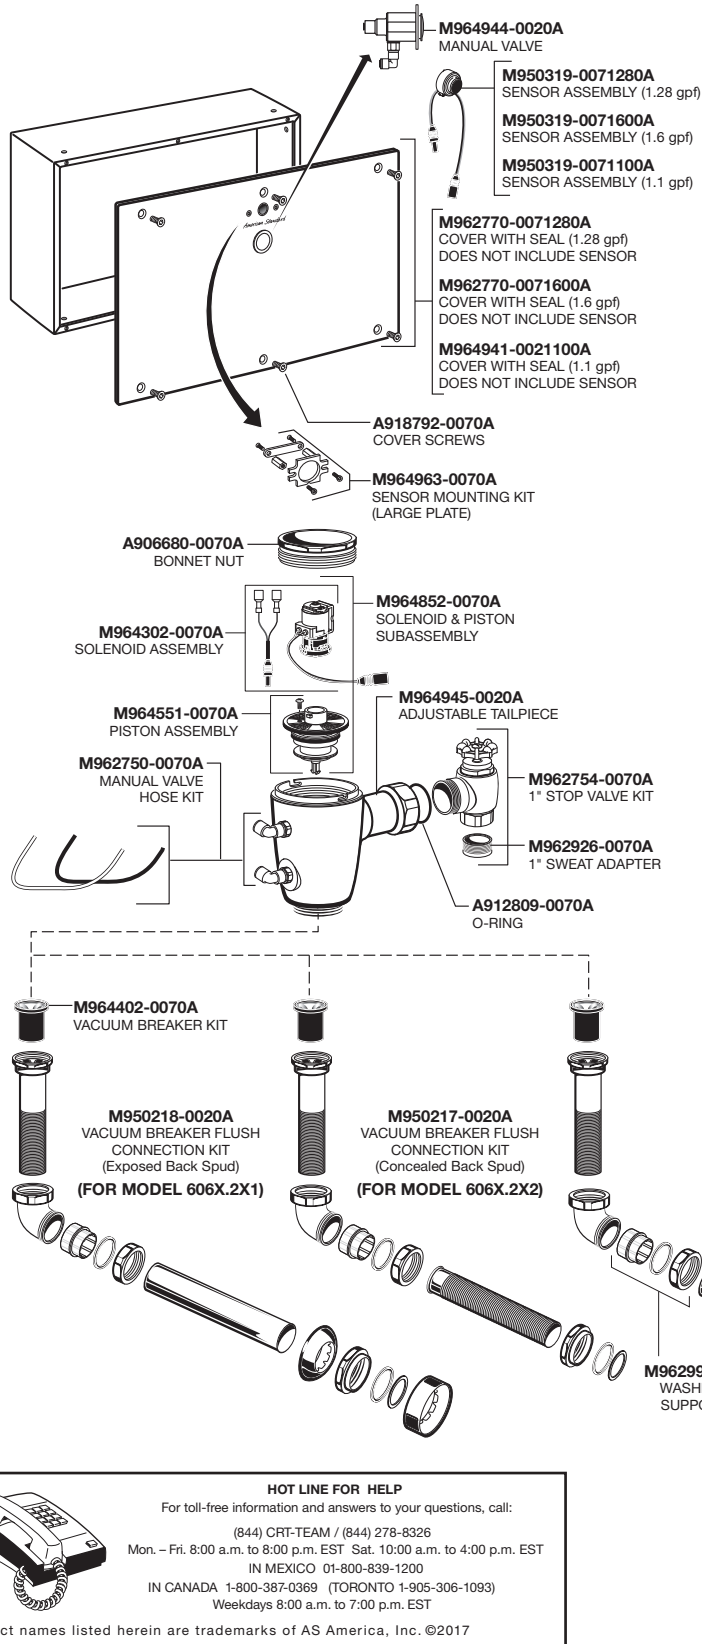

## SELECTRONIC® CONCEALED TOILET FLUSH VALVE 1.1, 1.28 & 1.6 GPF

<b>MODEL NUMBERS</b>
<b>606B.3XX</b>

### PWRX Power Kit PK00.WRK

### CR-P2 Battery Power Kit PK00-CRP