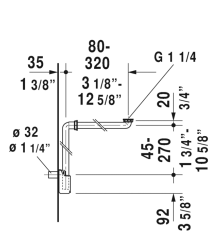

Space-saving siphon # 005076

|< 1 1/4" Inch >|

Space-saving siphon	Dimension	Weight	Order number
Colors			
Variant			
Infobox			
For vanity units the space-saving siphon is recommended			

All drawings contain the necessary measurements which are subject to standard tolerances. They are stated in inch & mm and are non-binding. Exact measurements, in particular for customized installation scenarios, can only be taken from the finished ceramic piece.