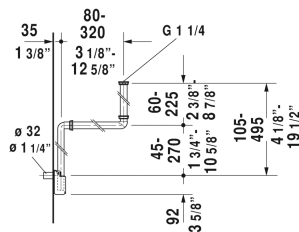

Space-saving siphon # 005076

|< 1 1/4" Inch >|

Space-saving siphon	Dimension	Weight	Order number
Colors			
Variant			
Infobox			
For vanity units the space-saving siphon is recommended			

All drawings contain the necessary measurements which are subject to standard tolerances. They are stated in inch & mm and are non-binding. Exact measurements, in particular for customized installation scenarios, can only be taken from the finished ceramic piece.