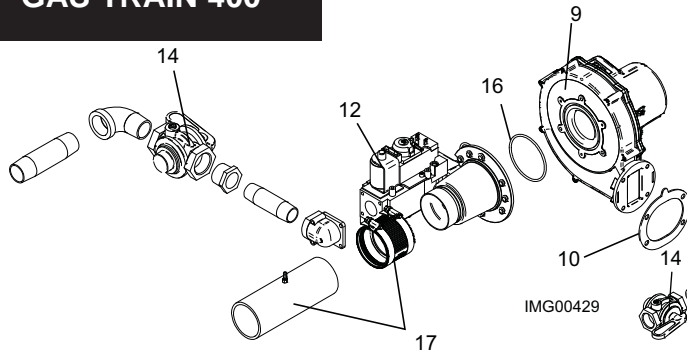

GAS TRAIN 400

IMG00429