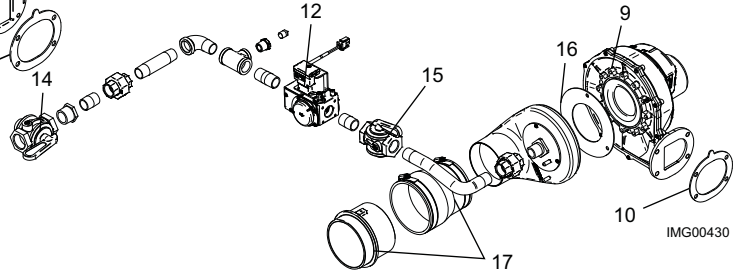

GAS TRAIN 501

IMG00430