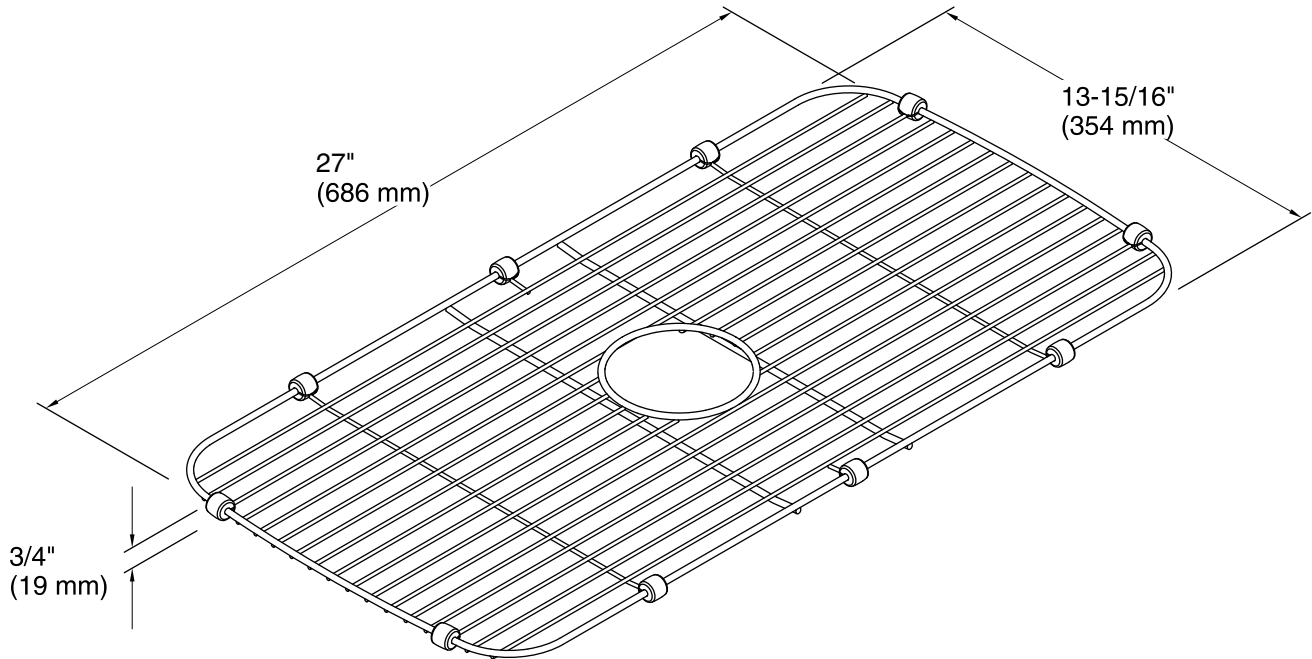

Features

- Protects bottom of bowl from surface damage.
- Features a drain hole opening allowing the drain to be used without removing the rack.
- Non-abrasive plastic feet will not harm the bowl finish.
- For use with Sterling models 11600 and 11605.
- 27" (686 mm) x 13-15/16" (354 mm)

Color Code Description

	ST	Stainless Steel
--	----	-----------------

Technical Information

All product dimensions are nominal.