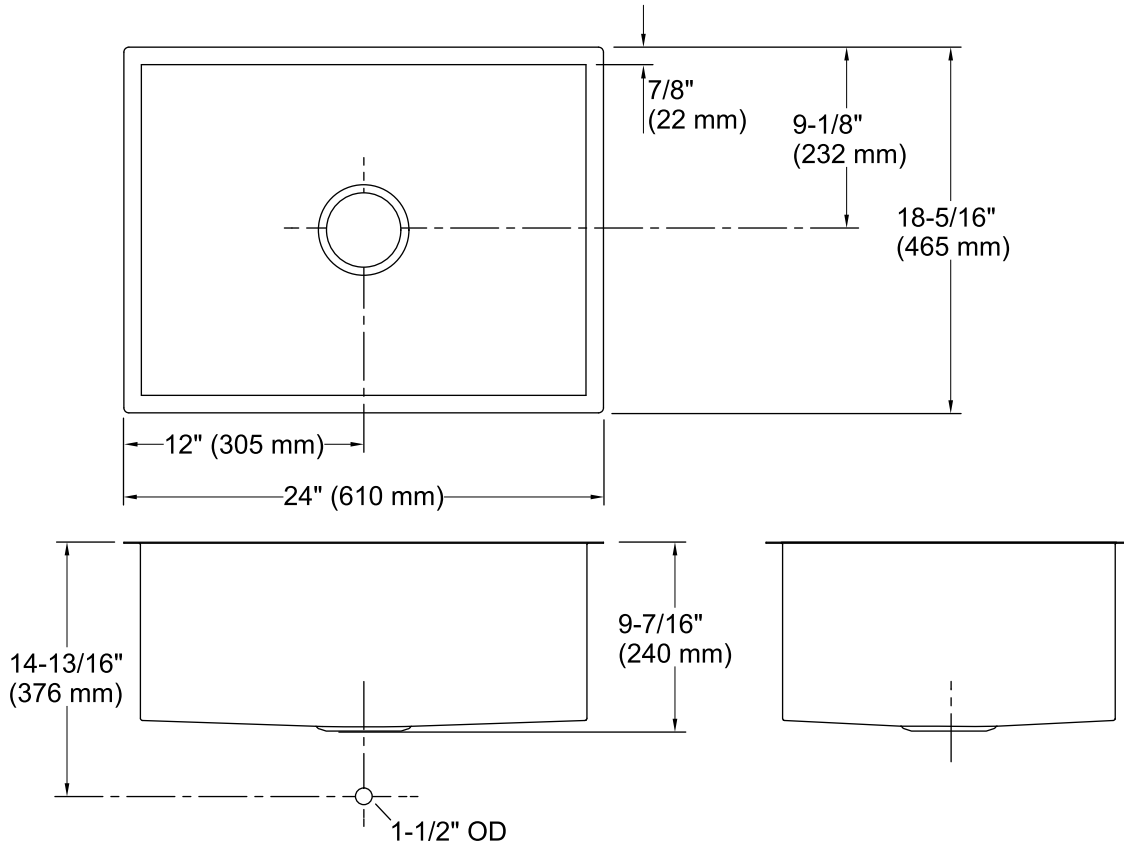

Features

- Medium single bowl.
- Fabricated sink.
- Basin mat and strainer available separately.
- 9" basin depth.
- SilentShield® sound-absorption technology offers quieter performance.
- Satin finish.
- 27" minimum base cabinet width.
- 24" (610 mm) x 18.25" (465 mm) x 9" (229 mm)

Technical Information

All product dimensions are nominal.

Installation:	Under-mount
Bowl area (Only)	Length: 22-1/4" (565 mm) Width: 16-9/16" (420 mm) Bowl depth: 9-3/16" (233 mm) Water depth: 9-3/16" (233 mm)
Drain hole:	3-3/4" (94 mm)
Template:	1298948-7, required, included