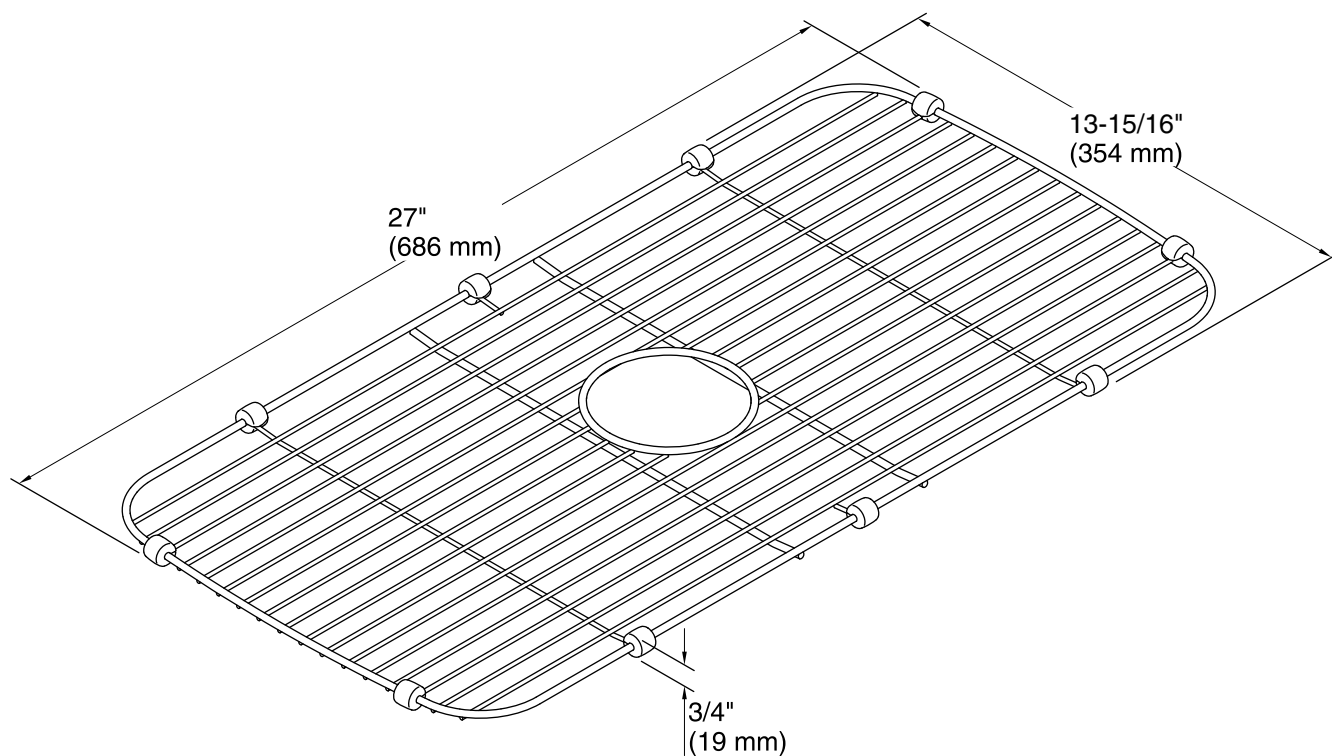

Features

- Fits in the bowl of the K-20060 Verse kitchen sink.
- Helps protect sink surface from daily wear.
- Dishwasher safe.
- Rubber feet provide added protection.

Material

- Durable stainless steel construction.

Technical Information

All product dimensions are nominal.