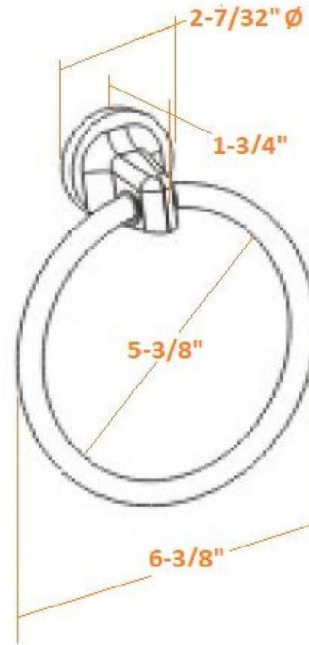

Gerald Towel Ring
Polished Chrome

SPECIFICATIONS

MATERIAL CONSTRUCTION:	Zinc
PVD FINISH:	No
ASSEMBLY REQUIRED:	Yes
TOOLS NEEDED FOR INSTALLATION:	Screwdriver
ASSEMBLED DIMENSIONS:	3.07" H x 6.3" L x 7.72" D
ASSEMBLED WEIGHT:	0.62 lbs.
MIN. LENGTH:	N/A
MAX LENGTH:	N/A
SCREWS INCLUDED:	Yes
DRYWALL ANCHORS INCLUDED:	Yes
CENTER TO CENTER:	N/A