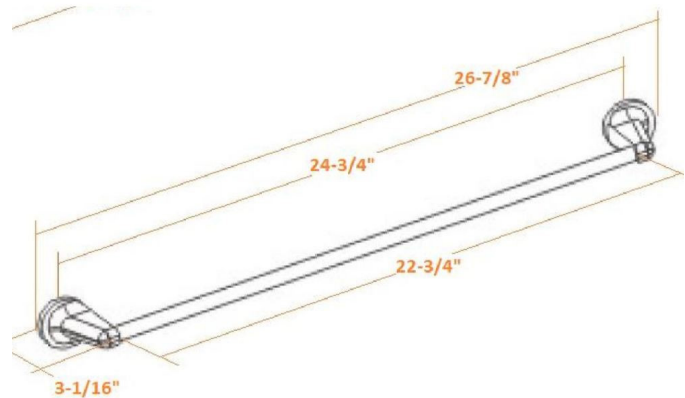

## Gerald Towel Bar 24"

Polished Chrome

### SPECIFICATIONS

|                                |                              |
|--------------------------------|------------------------------|
| MATERIAL CONSTRUCTION:         | Zinc                         |
| PVD FINISH:                    | No                           |
| ASSEMBLY REQUIRED:             | Yes                          |
| TOOLS NEEDED FOR INSTALLATION: | Screwdriver                  |
| ASSEMBLED DIMENSIONS:          | 3.07" H x 28.35" L x 2.17" D |
| ASSEMBLED WEIGHT:              | 0.66 lbs.                    |
| MIN. LENGTH:                   | N/A                          |
| MAX LENGTH:                    | N/A                          |
| SCREWS INCLUDED:               | Yes                          |
| DRYWALL ANCHORS INCLUDED:      | Yes                          |
| CENTER TO CENTER:              | N/A                          |