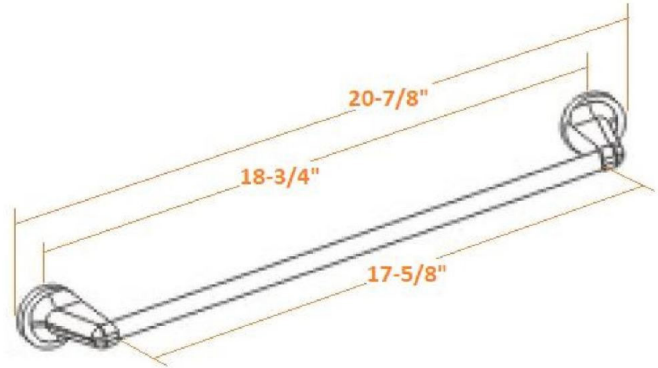

PF0118TB

BATH ACCESSORIES

Gerald Towel Bar 18"

Polished Chrome

SPECIFICATIONS

MATERIAL CONSTRUCTION:	Zinc
PVD FINISH:	No
ASSEMBLY REQUIRED:	Yes
TOOLS NEEDED FOR INSTALLATION:	Screwdriver
ASSEMBLED DIMENSIONS:	3.07" H x 22.05" L x 2.17" D
ASSEMBLED WEIGHT:	0.57 lbs.
MIN. LENGTH:	N/A
MAX LENGTH:	N/A
SCREWS INCLUDED:	Yes
DRYWALL ANCHORS INCLUDED:	Yes
CENTER TO CENTER:	N/A