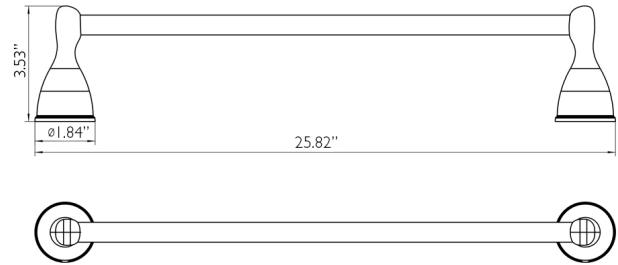

PF0324TB

BATH ACCESSORIES

Colliston Towel Bar 24" Polished Chrome

SPECIFICATIONS

MATERIAL CONSTRUCTION:	Steel/Zinc
PVD FINISH:	No
ASSEMBLY REQUIRED:	Yes
TOOLS NEEDED FOR INSTALLATION:	Screwdriver
ASSEMBLED DIMENSIONS:	3.54" H x 25.87" L x 1.85" D
ASSEMBLED WEIGHT:	0.95 lbs.
MIN. LENGTH:	N/A
MAX LENGTH:	N/A
SCREWS INCLUDED:	Yes
DRYWALL ANCHORS INCLUDED:	Yes
CENTER TO CENTER:	N/A