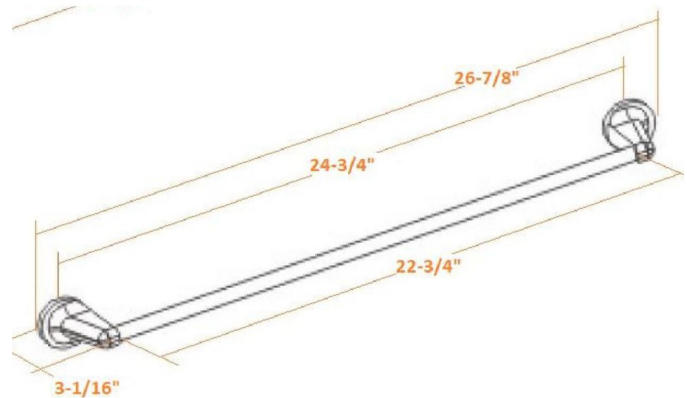

## Gerald Towel Bar 24"

Brushed Nickel

### SPECIFICATIONS

MATERIAL CONSTRUCTION:	Zinc
PVD FINISH:	No
ASSEMBLY REQUIRED:	Yes
TOOLS NEEDED FOR INSTALLATION:	Screwdriver
ASSEMBLED DIMENSIONS:	3.07" H x 28.35" L x 2.17" D
ASSEMBLED WEIGHT:	1.09 lbs.
MIN. LENGTH:	N/A
MAX LENGTH:	N/A
SCREWS INCLUDED:	Yes
DRYWALL ANCHORS INCLUDED:	Yes
CENTER TO CENTER:	N/A