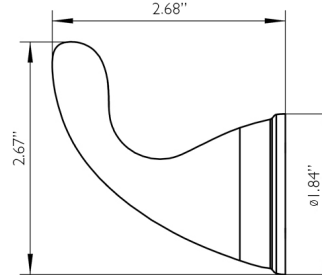

PF03RH

BATH ACCESSORIES

Colliston Robe Hook Polished Chrome

SPECIFICATIONS

MATERIAL CONSTRUCTION:	Zinc
PVD FINISH:	No
ASSEMBLY REQUIRED:	Yes
TOOLS NEEDED FOR INSTALLATION:	Screwdriver
ASSEMBLED DIMENSIONS:	2.68" H x 2.64" L x 1.85" D
ASSEMBLED WEIGHT:	0.3625 lbs.
MIN. LENGTH:	N/A
MAX LENGTH:	N/A
SCREWS INCLUDED:	Yes
DRYWALL ANCHORS INCLUDED:	Yes
CENTER TO CENTER:	N/A