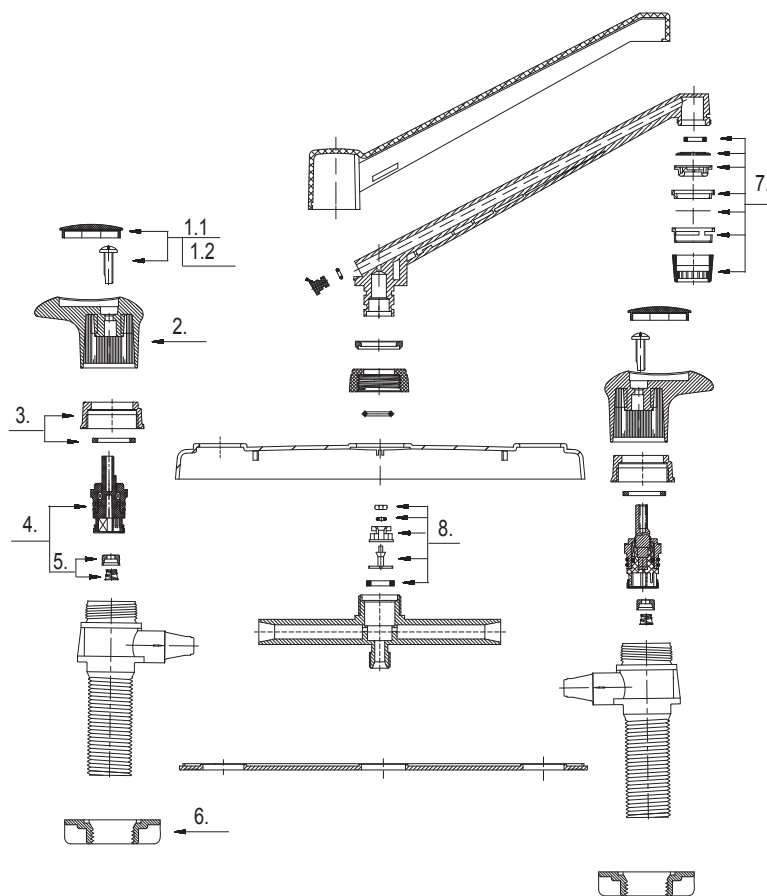

Parts Breakdown

# TWO HANDLE KITCHEN FAUCET

F123457 7266419

**Model Numbers**

F123457

Polished chrome finish

No.	Part Name	Part NO.
1.1	Index Button-Cold	RF0495
1.2	Index Button- Hot	RF0496
2	Plastic handle	RF0497
3	Retainer Nut & Washer	RF0475
4	Cartridge Assembly	RF0498
5	Seat & Spring Set	RF0477
6	Lock Nut Set	RF0499
7	Aerator	RF0500
8	Spray Diverter W/Vacuum Breaker	RF0501