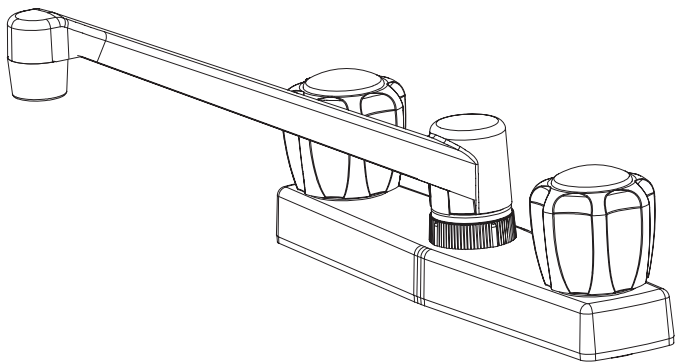

Parts Breakdown

# TWO HANDLE KITCHEN FAUCET

F123457 7266419

**Model Numbers**

F123457

Polished chrome finish

No.	Part Name	Part NO.
1.1	Index Button-Cold	RF0495
1.2	Index Button- Hot	RF0496
2	Plastic handle	RF0497
3	Retainer Nut & Washer	RF0475
4	Cartridge Assembly	RF0498
5	Seat & Spring Set	RF0477
6	Lock Nut Set	RF0499
7	Aerator	RF0500
8	Spray Diverter W/Vacuum Breaker	RF0501