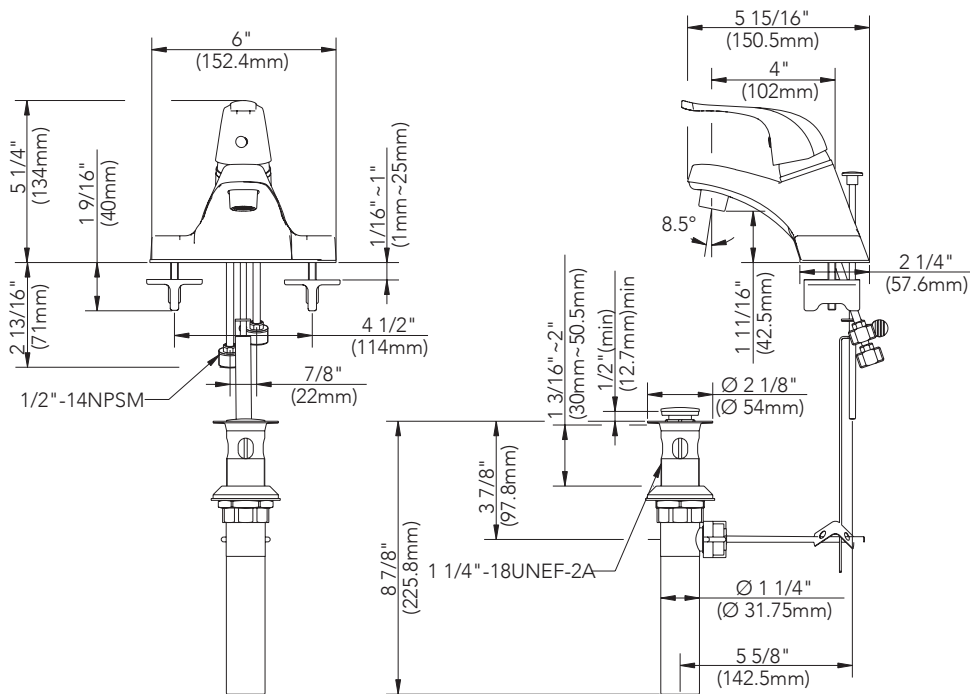

### Product Features

- Washerless cartridge
- Metal lever handle
- Neoperl aerator
- With 50/50 pop up
- Max. flow rate: 1.2 GPM at 60 psi

### Product Specifications