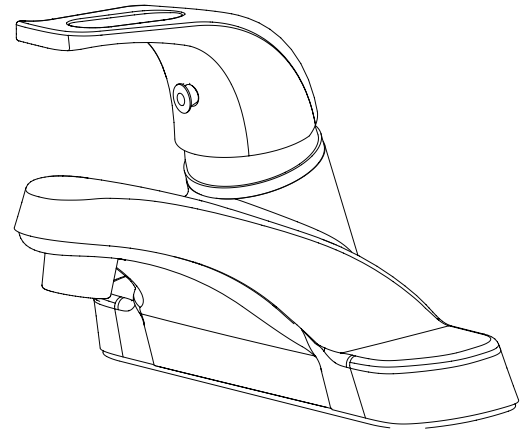

Model Numbers

PFWSCM1M113 Polished chrome finish
PFWSCM1M113BN Brushed nickel finish