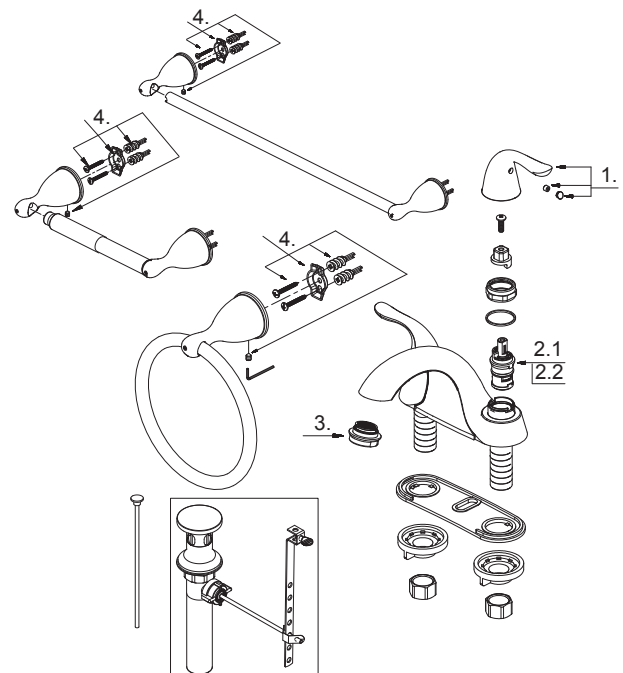

Parts Breakdown

COLLISTON

PFBKIT01 7266443 / 7266426

Two Handle Lavatory Faucet And Bath Accessory Kit

Model Numbers

PFBKIT01 Chrome
PFBKIT01BN Brushed nickel

No.	Item	Part Number	Material Type
1	Metal Handle Assembly	OBPF7A069115*	Metal, Rubber
2.1	Ceramic Disc Cartridge-Cold	OBPF2A507004N	Plastic, Ceramic
2.2	Ceramic Disc Cartridge-Hot	OBPF2A507003N	Plastic, Ceramic
3	Aerator	OBPF5A500966N*	Metal, Plastic
4	Holding Hardware	OBPF1A290572	Metal, Plastic

PFBKIT01

*specify finish

Warranty and Codes

This product comes complete with installation, operating, care and maintenance instructions. This PROFLO faucet carries a limited lifetime warranty when installed in residential applications. The warranty is five years in commercial applications. Compliant with lead content requirements of California AB 1953 and Vermont S.152.