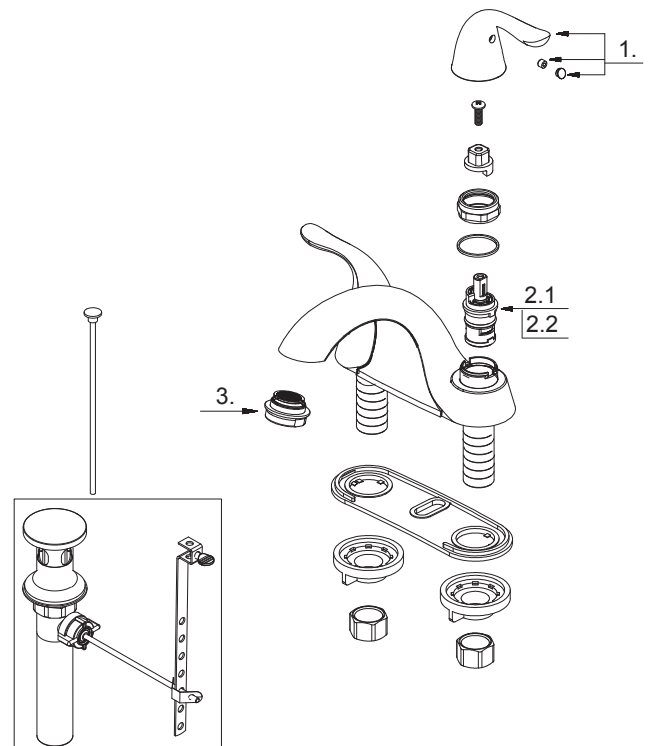

PFWSCM2M111

Two Handle Lavatory Faucet

Model Numbers

PFWSCM2M111 Chrome
 PFWSCM2M111BN Brushed nickel

No.	Item	Part Number	Material Type
1	Metal Handle Assembly	OBPF7A069115*	Metal, Rubber
2.1	Ceramic Disc Cartridge-Cold	OBPF2A507004N	Plastic, Ceramic
2.2	Ceramic Disc Cartridge-Hot	OBPF2A507003N	Plastic, Ceramic
3	Aerator	OBPF5A500966N*	Metal, Plastic

PFWSCM2M111

*specify finish

Warranty and Codes

This product comes complete with installation, operating, care and maintenance instructions. This PROFLO faucet carries a limited lifetime warranty when installed in residential applications. The warranty is five years in commercial applications. Compliant with lead content requirements of California AB 1953 and Vermont S.152.