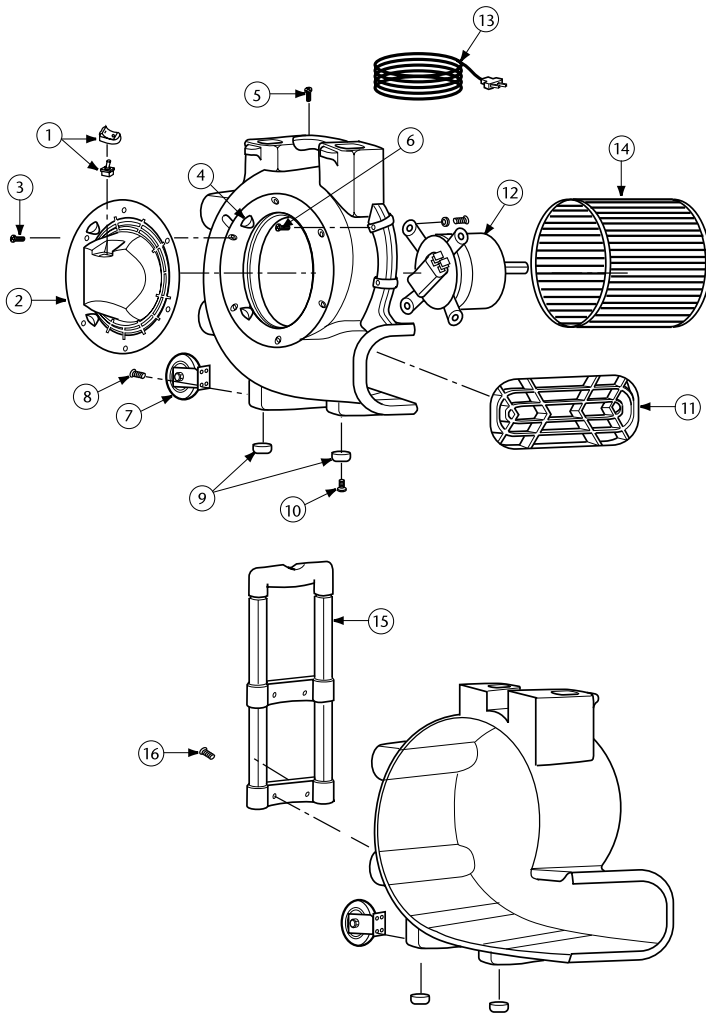

PROBLITZ AIR MOVER PARTS

No.	Product Name	Qty	List Price
1	510141 Switch & Knob Assembly	1 ea.	\$ 5.00
2	833658 Inlet Grill	1 ea.	5.45
3	820563-7 Screw, Type AB #10 x 3/4"	1 ea.	.05
4	833673 Threaded Inserts - Housing	1 ea.	5.60
5	820563-7 Screw, Type AB #10 x 3/4"	1 ea.	.05
6	820563-13 Screw, Type AB #10 x 1"	1 ea.	.05
7	510140 Wheel Assembly (ProBlitz XP only)	1 ea.	5.00
8	820563-7 Screw, Type AB #10 x 3/4" (ProBlitz XP only)	1 ea.	.05
9	833690 Foot Bumper (Only four (4) required for ProBlitz XP)	1 ea.	1.50
10	820563-7 Screw, Type AB #10 x 3/4" (Only four (4) required for ProBlitz XP)	1 ea.	.05
11	833659 Exhaust Grill	1 ea.	5.04
12	833674 Motor	1 ea.	137.95
13	833675 Cord w/Plug	1 ea.	25.85
14	833660 Blower Wheel	1 ea.	29.90
15	833691 Retractable Handle (ProBlitz XP only)	1 ea.	28.75
16	820563-7 Screw, Type AB #10 x 3/4" (ProBlitz XP only)	1 ea.	.05